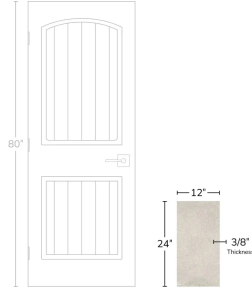

# Plinth 12x24 Concrete Look Porcelain Wall and Floor Tile

[View Product](#)

SKU	AT1224PCRSP
Item size	12x24 inch
Tile Finish	Matte
Priced By	sf
Pieces Per Box	7
Tile Use	Outdoors, Indoor Walls, Light traffic floors, High traffic floors, Shower Walls, Shower Floor, Steam Room, Swimming Pool, Heat areas up to 150F, Commercial walls, Commercial Floors
Tile Edges	Rectified

Material	Porcelain
Thickness	3/8 inch
Coverage	1.938
Sold By	box
Sq Ft Per Box	13.563
Shade Variation	V2 (slight)
Country of Origin	Italy