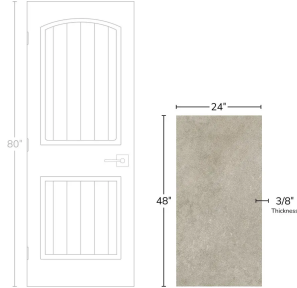

# Fusion 24x48 Concrete Look Porcelain Wall and Floor Tile

[View Product](#)

SKU	AT2448FCRSP
Item size	24x48 inch
Tile Finish	Matte
Priced By	sf
Pieces Per Box	2
Tile Use	Outdoors, Indoor Walls, Light traffic floors, High traffic floors, Shower Walls, Shower Floor, Steam Room, Swimming Pool, Heat areas up to 150F, Commercial walls, Commercial Floors
Tile Edges	Rectified

Material	Porcelain
Thickness	3/8 inch
Coverage	7.750
Sold By	box
Sq Ft Per Box	15.5
Shade Variation	V2 (slight)
Country of Origin	Italy