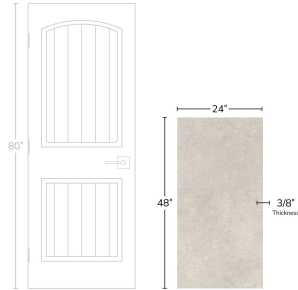

Plinth 24x48 Concrete Look Porcelain Wall and Floor Tile

[View Product](#)

SKU	AT2448PCRSP
Item size	24x48 inch
Tile Finish	Matte
Priced By	sf
Pieces Per Box	2
Tile Use	Outdoors, Indoor Walls, Light traffic floors, High traffic floors, Shower Walls, Shower Floor, Steam Room, Swimming Pool, Heat areas up to 150F, Commercial walls, Commercial Floors
Tile Edges	Rectified

Material	Porcelain
Thickness	3/8 inch
Coverage	7.750
Sold By	box
Sq Ft Per Box	15.5
Shade Variation	V2 (slight)
Country of Origin	Italy