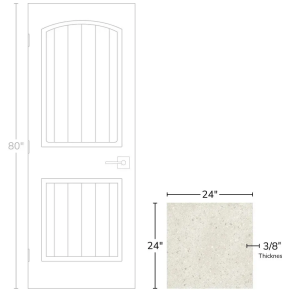

# Clear 24x24 Terrazzo Look Porcelain Wall and Floor Tile

[View Product](#)

SKU	AT2424CCHSP	Material	Porcelain
Item size	24x24 inch	Thickness	3/8 inch
Tile Finish	Matte	Coverage	3.875
Priced By	sf	Sold By	box
Pieces Per Box	4	Sq Ft Per Box	15.5
Tile Use	Outdoors, Indoor Walls, Light traffic floors, High traffic floors, Shower Walls, Shower Floor, Steam Room, Swimming Pool, Heat areas up to 150F, Commercial walls, Commercial Floors	Shade Variation	V2 (slight)
Tile Edges	Rectified	Country of Origin	Italy