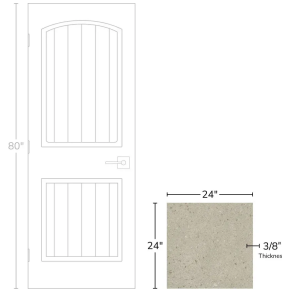

Fusion 24x24 Terrazzo Look Porcelain Wall and Floor Tile

[View Product](#)

SKU	AT2424FCHSP
Item size	24x24 inch
Tile Finish	Matte
Priced By	sf
Pieces Per Box	4
Tile Use	Outdoors, Indoor Walls, Light traffic floors, High traffic floors, Shower Walls, Shower Floor, Steam Room, Swimming Pool, Heat areas up to 150F, Commercial walls, Commercial Floors
Tile Edges	Rectified

Material	Porcelain
Thickness	3/8 inch
Coverage	3.875
Sold By	box
Sq Ft Per Box	15.5
Shade Variation	V2 (slight)
Country of Origin	Italy