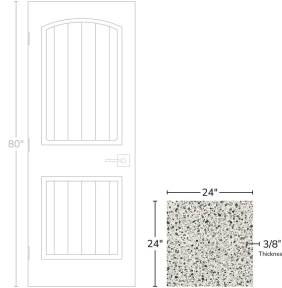

Multicolor 24x24 Terrazzo Look Porcelain Wall and Floor Tile

[View Product](#)

SKU	AT2424CMULSP	Material	Porcelain
Item size	24x24 inch	Thickness	3/8 inch
Tile Finish	Matte	Coverage	3.875
Priced By	sf	Sold By	box
Pieces Per Box	4	Sq Ft Per Box	15.5
Tile Use	Outdoors, Indoor Walls, Light traffic floors, High traffic floors, Shower Walls, Shower Floor, Steam Room, Swimming Pool, Heat areas up to 150F, Commercial walls, Commercial Floors	Shade Variation	V2 (slight)
Tile Edges	Rectified	Country of Origin	Italy