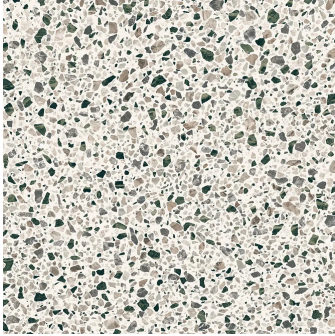

Multicolor 24x24 Terrazzo Look Porcelain Wall and Floor Tile

[View Product](#)

SKU	AT2424CMULSP	Material	Porcelain
Item size	24x24 inch	Thickness	3/8 inch
Tile Finish	Matte	Coverage	3.875
Priced By	sf	Sold By	box
Pieces Per Box	4	Sq Ft Per Box	15.5
Tile Use	Outdoors, Indoor Walls, Light traffic floors, High traffic floors, Shower Walls, Shower Floor, Steam Room, Swimming Pool, Heat areas up to 150F, Commercial walls, Commercial Floors	Shade Variation	V2 (slight)
Tile Edges	Rectified	Country of Origin	Italy