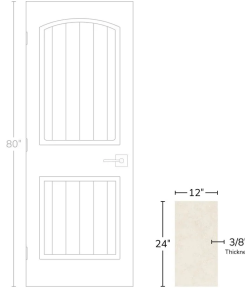

# Cotton 12x24 Limestone Look Porcelain Wall and Floor Tile

[View Product](#)

SKU	AT1224CTSP
Item size	12x24 inch
Tile Finish	Matte
Priced By	sf
Pieces Per Box	7
Tile Use	Outdoors, Indoor Walls, Light traffic floors, High traffic floors, Shower Walls, Shower Floor, Steam Room, Swimming Pool, Heat areas up to 150F, Commercial walls, Commercial Floors
Tile Edges	Rectified

Material	Porcelain
Thickness	3/8 inch
Coverage	1.938
Sold By	box
Sq Ft Per Box	13.563
Shade Variation	V3 (moderate)
Country of Origin	Italy