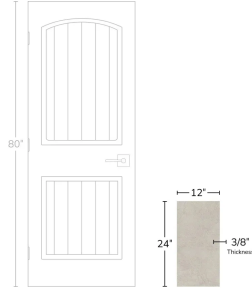

Moon 12x24 Limestone Look Porcelain Wall and Floor Tile

[View Product](#)

SKU	AT1224MNSP
Item size	12x24 inch
Tile Finish	Matte
Priced By	sf
Pieces Per Box	7
Tile Use	Outdoors, Indoor Walls, Light traffic floors, High traffic floors, Shower Walls, Shower Floor, Steam Room, Swimming Pool, Heat areas up to 150F, Commercial walls, Commercial Floors
Tile Edges	Rectified

Material	Porcelain
Thickness	3/8 inch
Coverage	1.938
Sold By	box
Sq Ft Per Box	13.563
Shade Variation	V3 (moderate)
Country of Origin	Italy