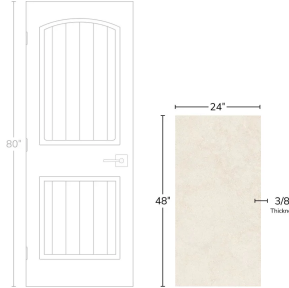

Cotton 24x48 Limestone Look Porcelain Wall and Floor Tile

[View Product](#)

SKU	AT2448CTSP
Item size	24x48 inch
Tile Finish	Matte
Priced By	sf
Pieces Per Box	2
Tile Use	Outdoors, Indoor Walls, Light traffic floors, High traffic floors, Shower Walls, Shower Floor, Steam Room, Swimming Pool, Heat areas up to 150F, Commercial walls, Commercial Floors
Tile Edges	Rectified

Material	Porcelain
Thickness	3/8 inch
Coverage	7.750
Sold By	box
Sq Ft Per Box	15.5
Shade Variation	V3 (moderate)
Country of Origin	Italy