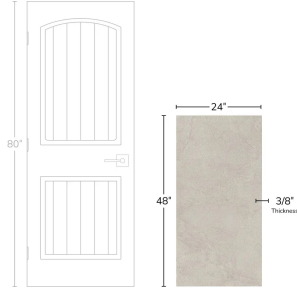

# Moon 24x48 Limestone Look Porcelain Wall and Floor Tile

[View Product](#)

SKU	AT2448MNSP
Item size	24x48 inch
Tile Finish	Matte
Priced By	sf
Pieces Per Box	2
Tile Use	Outdoors, Indoor Walls, Light traffic floors, High traffic floors, Shower Walls, Shower Floor, Steam Room, Swimming Pool, Heat areas up to 150F, Commercial walls, Commercial Floors
Tile Edges	Rectified

Material	Porcelain
Thickness	3/8 inch
Coverage	7.750
Sold By	box
Sq Ft Per Box	15.5
Shade Variation	V3 (moderate)
Country of Origin	Italy