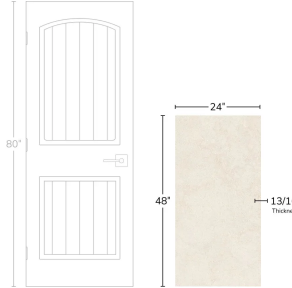

Cotton 24x48 Limestone Look Outdoor R11 Slip-Resistant Porcelain Paver Tile

[View Product](#)

SKU	AT2448CT2CMSP
Item size	24x48 inch
Tile Finish	Matte
Priced By	sf
Pieces Per Box	1
Tile Use	Outdoors, Indoor Walls, Light traffic floors, High traffic floors, Shower Walls, Shower Floor, Steam Room, Swimming Pool, Heat areas up to 150F, Commercial walls, Commercial Floors
Tile Edges	Rectified

Material	Porcelain
Thickness	13/16 inch
Coverage	7.750
Sold By	box
Sq Ft Per Box	7.75
Shade Variation	V3 (moderate)
Country of Origin	Italy