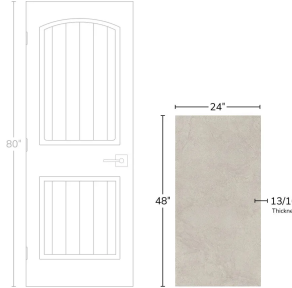

# Moon 24x48 Limestone Look Outdoor R11 Slip-Resistant Porcelain Paver Tile

[View Product](#)

SKU	AT2448MN2CMSP
Item size	24x48 inch
Tile Finish	Matte
Priced By	sf
Pieces Per Box	1
Tile Use	Outdoors, Indoor Walls, Light traffic floors, High traffic floors, Shower Walls, Shower Floor, Steam Room, Swimming Pool, Heat areas up to 150F, Commercial walls, Commercial Floors
Tile Edges	Rectified

Material	Porcelain
Thickness	13/16 inch
Coverage	7.750
Sold By	box
Sq Ft Per Box	7.75
Shade Variation	V3 (moderate)
Country of Origin	Italy