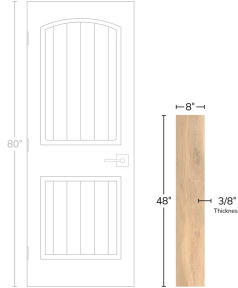

Bliss 8x48 Wood Look Matte Porcelain Floor Tile

[View Product](#)

SKU	AT848BLSP
Item size	8x48 inch
Tile Finish	Matte
Priced By	sf
Pieces Per Box	6
Tile Use	Outdoors, Indoor Walls, Light traffic floors, High traffic floors, Shower Walls, Shower Floor, Steam Room, Swimming Pool, Heat areas up to 150F, Commercial walls, Commercial Floors
Tile Edges	Rectified

Material	Porcelain
Thickness	3/8 inch
Coverage	2.583
Sold By	box
Sq Ft Per Box	15.5
Shade Variation	V2 (slight)
Country of Origin	Italy