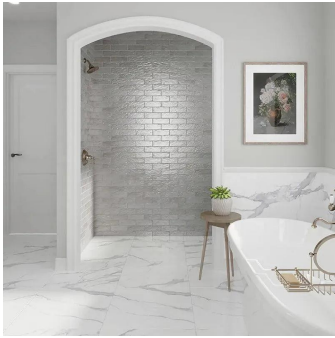

Almada Grey 2.5X8 Ceramic Subway Tile

[View Product](#)

SKU	ATSILGUR258
Item size	2.58x7.9 inch
Tile Finish	Matte Glossy
Coverage	0.142
Sold By	box
Sq Ft Per Box	5.379
Tile Use	Indoor Walls, Light traffic floors, Shower Walls, Shower Floor, Steam Room, Heat areas up to 150F, Commercial walls
Tile Edges	Pressed
Recommended Grout 1	Laticrete Permacolor White

Material	Ceramic
Thickness	5/16 inch
Mounting type	Loose
Priced By	sf
Pieces Per Box	38
Weight	2.956
Shade Variation	V3 (moderate)
Recommended thinset	Laticrete 254 Platinum
Country of Origin	Spain