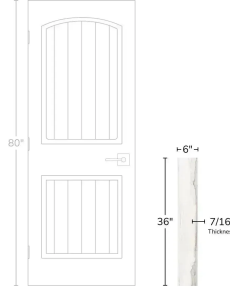

White 6x36 Matte Porcelain Wood Look Tile

[View Product](#)

SKU	ATACDBL636
Item size	5.9x35.4 inch
Tile Finish	Matte
Coverage	1.451
Sold By	box
Sq Ft Per Box	11.63
Tile Use	Outdoors, Indoor Walls, Light traffic floors, High traffic floors, Shower Walls, Shower Floor, Steam Room, Heat areas up to 150F, Commercial walls, Commercial Floors
Tile Edges	Pressed
Recommended Grout 1	Laticrete Permacolor White

Material	Porcelain
Thickness	7/16 inch
Mounting type	Loose
Priced By	sf
Pieces Per Box	8
Weight	5.34
Shade Variation	V3 (moderate)
Recommended thinset	Laticrete 254 Platinum
Country of Origin	Spain