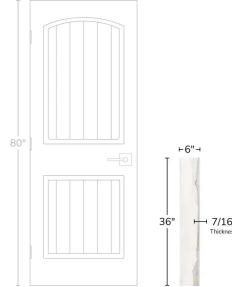

# White 6x36 Matte Porcelain Wood Look Tile

[View Product](#)

SKU	ATACDBL636	Material	Porcelain
Item size	5.9x35.4 inch	Thickness	7/16 inch
Tile Finish	Matte	Mounting type	Loose
Coverage	1.451	Priced By	sf
Sold By	box	Pieces Per Box	8
Sq Ft Per Box	11.63	Weight	5.34
Tile Use	Outdoors, Indoor Walls, Light traffic floors, High traffic floors, Shower Walls, Shower Floor, Steam Room, Heat areas up to 150F, Commercial walls, Commercial Floors	Shade Variation	V3 (moderate)
Tile Edges	Pressed	Recommended thinset	Laticrete 254 Platinum
Recommended Grout 1	Laticrete Permacolor White	Country of Origin	Spain