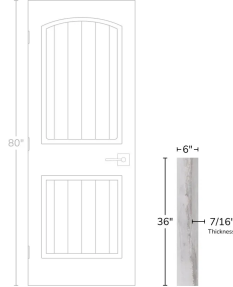

# Gray 6x36 Matte Porcelain Wood Look Tile

[View Product](#)

SKU	ATACDGR636	Material	Porcelain
Item size	5.9x35.4 inch	Thickness	7/16 inch
Tile Finish	Matte	Mounting type	Loose
Coverage	1.451	Priced By	sf
Sold By	box	Pieces Per Box	8
Sq Ft Per Box	11.63	Weight	5.343
Tile Use	Outdoors, Indoor Walls, Light traffic floors, High traffic floors, Shower Walls, Shower Floor, Steam Room, Heat areas up to 150F, Commercial walls, Commercial Floors	Shade Variation	V3 (moderate)
Tile Edges	Pressed	Recommended thinset	Laticrete 254 Platinum
Recommended Grout 1	Laticrete Permacolor White	Country of Origin	Spain