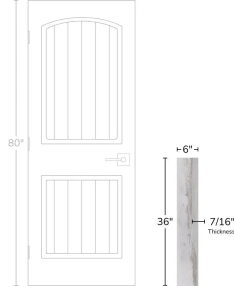

Gray 6x36 Matte Porcelain Wood Look Tile

[View Product](#)

SKU	ATACDGR636	Material	Porcelain
Item size	5.9x35.4 inch	Thickness	7/16 inch
Tile Finish	Matte	Mounting type	Loose
Coverage	1.451	Priced By	sf
Sold By	box	Pieces Per Box	8
Sq Ft Per Box	11.63	Weight	5.343
Tile Use	Outdoors, Indoor Walls, Light traffic floors, High traffic floors, Shower Walls, Shower Floor, Steam Room, Heat areas up to 150F, Commercial walls, Commercial Floors	Shade Variation	V3 (moderate)
Tile Edges	Pressed	Recommended thinset	Laticrete 254 Platinum
Recommended Grout 1	Laticrete Permacolor White	Country of Origin	Spain