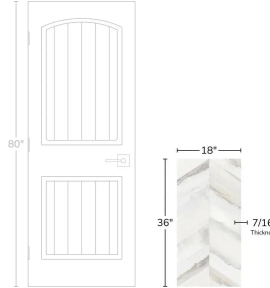

# Chevron White 18x36 Matte Porcelain Wood Look Tile

[View Product](#)

SKU	ATACDSPBL
Item size	17.7x35.4 inch
Tile Finish	Matte
Coverage	4,35
Sold By	box
Sq Ft Per Box	13.05
Tile Use	Outdoors, Indoor Walls, Light traffic floors, High traffic floors, Shower Walls, Shower Floor, Steam Room, Heat areas up to 150F, Commercial walls, Commercial Floors
Tile Edges	Pressed
Recommended Grout 1	Laticrete Permacolor White

Material	Porcelain
Thickness	7/16 inch
Mounting type	Loose
Priced By	sf
Pieces Per Box	3
Weight	4.83
Shade Variation	V3 (moderate)
Recommended thinset	Laticrete 254 Platinum
Country of Origin	Spain