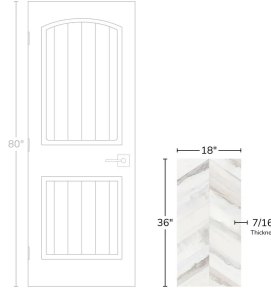

Chevron White 18x36 Matte Porcelain Wood Look Tile

[View Product](#)

SKU	ATACDSPBL
Item size	17.7x35.4 inch
Tile Finish	Matte
Coverage	4,35
Sold By	box
Sq Ft Per Box	13.05
Tile Use	Outdoors, Indoor Walls, Light traffic floors, High traffic floors, Shower Walls, Shower Floor, Steam Room, Heat areas up to 150F, Commercial walls, Commercial Floors
Tile Edges	Pressed
Recommended Grout 1	Laticrete Permacolor White

Material	Porcelain
Thickness	7/16 inch
Mounting type	Loose
Priced By	sf
Pieces Per Box	3
Weight	4.83
Shade Variation	V3 (moderate)
Recommended thinset	Laticrete 254 Platinum
Country of Origin	Spain