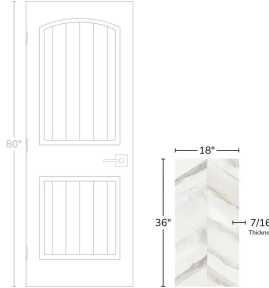

Chevron White 18x36 Matte Porcelain Wood Look Tile

[View Product](#)

SKU	ATACDSPBL
Item size	17.7x35.4 inch
Tile Finish	Matte
Coverage	4,35
Sold By	box
Sq Ft Per Box	13.05
Tile Use	Outdoors, Indoor Walls, Light traffic floors, High traffic floors, Shower Walls, Shower Floor, Steam Room, Heat areas up to 150F, Commercial walls, Commercial Floors
Tile Edges	Pressed
Recommended Grout 1	Laticrete Permacolor White

Material	Porcelain
Thickness	7/16 inch
Mounting type	Loose
Priced By	sf
Pieces Per Box	3
Weight	4.83
Shade Variation	V3 (moderate)
Recommended thinset	Laticrete 254 Platinum
Country of Origin	Spain