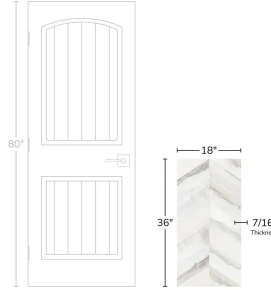

# Chevron White 18x36 Matte Porcelain Wood Look Tile

[View Product](#)

SKU	ATACDSPBL
Item size	17.7x35.4 inch
Tile Finish	Matte
Coverage	4,35
Sold By	box
Sq Ft Per Box	13.05
Tile Use	Outdoors, Indoor Walls, Light traffic floors, High traffic floors, Shower Walls, Shower Floor, Steam Room, Heat areas up to 150F, Commercial walls, Commercial Floors
Tile Edges	Pressed
Recommended Grout 1	Laticrete Permacolor White

Material	Porcelain
Thickness	7/16 inch
Mounting type	Loose
Priced By	sf
Pieces Per Box	3
Weight	4.83
Shade Variation	V3 (moderate)
Recommended thinset	Laticrete 254 Platinum
Country of Origin	Spain