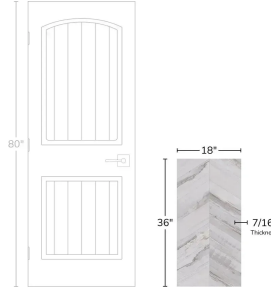

Chevron Gray 18x36 Matte Porcelain Wood Look Tile

[View Product](#)

SKU	ATACDSPGR	Material	Porcelain
Item size	17.7x35.4 inch	Thickness	7/16 inch
Tile Finish	Matte	Mounting type	Loose
Coverage	4,35	Priced By	sf
Sold By	box	Pieces Per Box	3
Sq Ft Per Box	13.05	Weight	4.83
Tile Use	Outdoors, Indoor Walls, Light traffic floors, High traffic floors, Shower Walls, Shower Floor, Steam Room, Heat areas up to 150F, Commercial walls, Commercial Floors	Shade Variation	V3 (moderate)
Tile Edges	Pressed	Recommended thinset	Laticrete 254 Platinum
Recommended Grout 1	Laticrete Permacolor White	Country of Origin	Spain