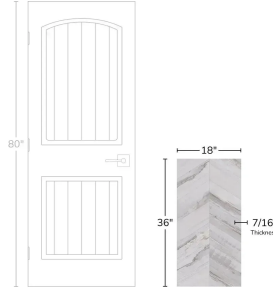

# Chevron Gray 18x36 Matte Porcelain Wood Look Tile

[View Product](#)

SKU	ATACDSPGR	Material	Porcelain
Item size	17.7x35.4 inch	Thickness	7/16 inch
Tile Finish	Matte	Mounting type	Loose
Coverage	4,35	Priced By	sf
Sold By	box	Pieces Per Box	3
Sq Ft Per Box	13.05	Weight	4.83
Tile Use	Outdoors, Indoor Walls, Light traffic floors, High traffic floors, Shower Walls, Shower Floor, Steam Room, Heat areas up to 150F, Commercial walls, Commercial Floors	Shade Variation	V3 (moderate)
Tile Edges	Pressed	Recommended thinset	Laticrete 254 Platinum
Recommended Grout 1	Laticrete Permacolor White	Country of Origin	Spain