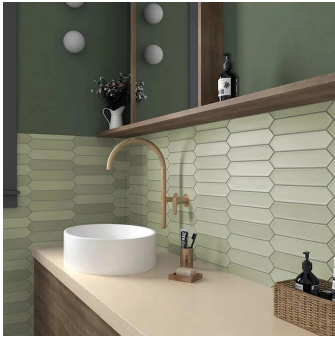

Bahia 2x10 Picket Matte Ceramic Wall Tile

[View Product](#)

SKU	ATALFBAH
Item size	2x10 inch
Tile Finish	Matte
Coverage	0.122
Sold By	box
Sq Ft Per Box	5.38
Tile Use	Indoor Walls, Light traffic floors, Shower Walls, Shower Floor, Steam Room, Heat areas up to 150F, Commercial walls
Tile Edges	Pressed
Recommended Grout 1	Laticrete Permacolor White

Material	Ceramic
Thickness	5/16 inch
Mounting type	Loose
Priced By	sf
Pieces Per Box	44
Weight	3.36
Shade Variation	V2 (slight)
Recommended thinset	Laticrete 254 Platinum
Country of Origin	Spain