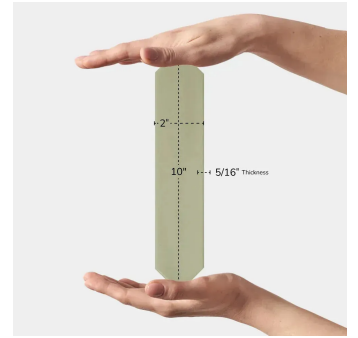

Bahia 2x10 Picket Matte Ceramic Wall Tile

[View Product](#)

SKU	ATALFBAH
Item size	2x10 inch
Tile Finish	Matte
Coverage	0.122
Sold By	box
Sq Ft Per Box	5.38
Tile Use	Indoor Walls, Light traffic floors, Shower Walls, Shower Floor, Steam Room, Heat areas up to 150F, Commercial walls
Tile Edges	Pressed
Recommended Grout 1	Laticrete Permacolor White

Material	Ceramic
Thickness	5/16 inch
Mounting type	Loose
Priced By	sf
Pieces Per Box	44
Weight	3.36
Shade Variation	V2 (slight)
Recommended thinset	Laticrete 254 Platinum
Country of Origin	Spain