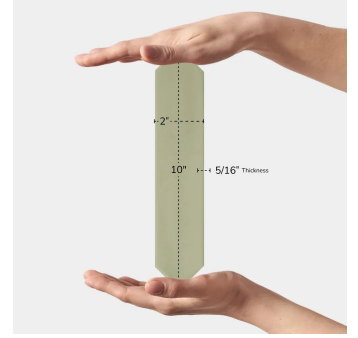

Bahia 2x10 Picket Matte Ceramic Wall Tile

[View Product](#)

SKU	ATALFBAH
Item size	2x10 inch
Tile Finish	Matte
Coverage	0.122
Sold By	box
Sq Ft Per Box	5.38
Tile Use	Indoor Walls, Light traffic floors, Shower Walls, Shower Floor, Steam Room, Heat areas up to 150F, Commercial walls
Tile Edges	Pressed
Recommended Grout 1	Laticrete Permacolor White

Material	Ceramic
Thickness	5/16 inch
Mounting type	Loose
Priced By	sf
Pieces Per Box	44
Weight	3.36
Shade Variation	V2 (slight)
Recommended thinset	Laticrete 254 Platinum
Country of Origin	Spain