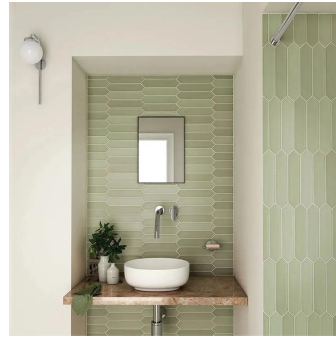

Bahia 2x10 Picket Matte Ceramic Wall Tile

[View Product](#)

SKU	ATALFBAH
Item size	2x10 inch
Tile Finish	Matte
Coverage	0.122
Sold By	box
Sq Ft Per Box	5.38
Tile Use	Indoor Walls, Light traffic floors, Shower Walls, Shower Floor, Steam Room, Heat areas up to 150F, Commercial walls
Tile Edges	Pressed
Recommended Grout 1	Laticrete Permacolor White

Material	Ceramic
Thickness	5/16 inch
Mounting type	Loose
Priced By	sf
Pieces Per Box	44
Weight	3.36
Shade Variation	V2 (slight)
Recommended thinset	Laticrete 254 Platinum
Country of Origin	Spain