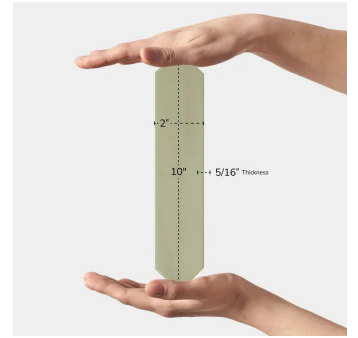

Bahia 2x10 Picket Matte Ceramic Wall Tile

[View Product](#)

SKU	ATALFBAH
Item size	2x10 inch
Tile Finish	Matte
Coverage	0.122
Sold By	box
Sq Ft Per Box	5.38
Tile Use	Indoor Walls, Light traffic floors, Shower Walls, Shower Floor, Steam Room, Heat areas up to 150F, Commercial walls
Tile Edges	Pressed
Recommended Grout 1	Laticrete Permacolor White

Material	Ceramic
Thickness	5/16 inch
Mounting type	Loose
Priced By	sf
Pieces Per Box	44
Weight	3.36
Shade Variation	V2 (slight)
Recommended thinset	Laticrete 254 Platinum
Country of Origin	Spain