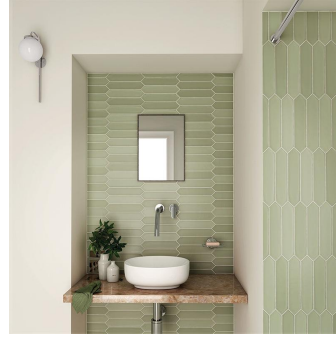

Bahia 2x10 Picket Matte Ceramic Wall Tile

[View Product](#)

SKU	ATALFBAH
Item size	2x10 inch
Tile Finish	Matte
Coverage	0.122
Sold By	box
Sq Ft Per Box	5.38
Tile Use	Indoor Walls, Light traffic floors, Shower Walls, Shower Floor, Steam Room, Heat areas up to 150F, Commercial walls
Tile Edges	Pressed
Recommended Grout 1	Laticrete Permacolor White

Material	Ceramic
Thickness	5/16 inch
Mounting type	Loose
Priced By	sf
Pieces Per Box	44
Weight	3.36
Shade Variation	V2 (slight)
Recommended thinset	Laticrete 254 Platinum
Country of Origin	Spain