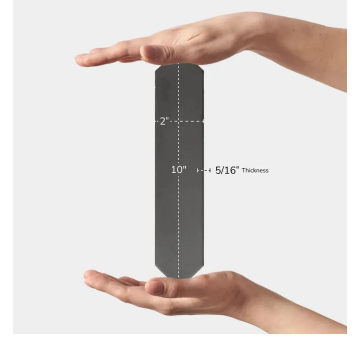

Black 2x10 Picket Matte Ceramic Wall Tile

[View Product](#)

SKU	ATALFBLK
Item size	2x10 inch
Tile Finish	Matte
Coverage	0.122
Sold By	box
Sq Ft Per Box	5.38
Tile Use	Indoor Walls, Light traffic floors, Shower Walls, Shower Floor, Steam Room, Heat areas up to 150F, Commercial walls
Tile Edges	Pressed
Recommended Grout 1	Laticrete Permacolor White

Material	Ceramic
Thickness	5/16 inch
Mounting type	Loose
Priced By	sf
Pieces Per Box	44
Weight	3.364
Shade Variation	V2 (slight)
Recommended thinset	Laticrete 254 Platinum
Country of Origin	Spain