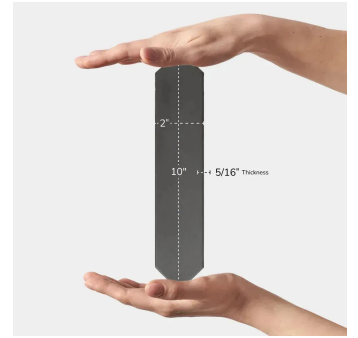

# Black 2x10 Picket Matte Ceramic Wall Tile

[View Product](#)

SKU	ATALFBLK
Item size	2x10 inch
Tile Finish	Matte
Coverage	0.122
Sold By	box
Sq Ft Per Box	5.38
Tile Use	Indoor Walls, Light traffic floors, Shower Walls, Shower Floor, Steam Room, Heat areas up to 150F, Commercial walls
Tile Edges	Pressed
Recommended Grout 1	Laticrete Permacolor White

Material	Ceramic
Thickness	5/16 inch
Mounting type	Loose
Priced By	sf
Pieces Per Box	44
Weight	3.364
Shade Variation	V2 (slight)
Recommended thinset	Laticrete 254 Platinum
Country of Origin	Spain