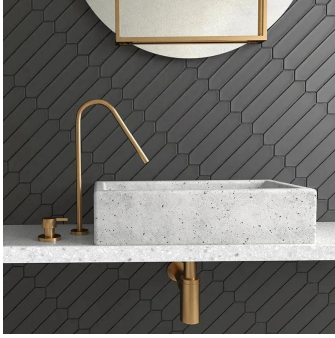

Black 2x10 Picket Matte Ceramic Wall Tile

[View Product](#)

SKU	ATALFBLK
Item size	2x10 inch
Tile Finish	Matte
Coverage	0.122
Sold By	box
Sq Ft Per Box	5.38
Tile Use	Indoor Walls, Light traffic floors, Shower Walls, Shower Floor, Steam Room, Heat areas up to 150F, Commercial walls
Tile Edges	Pressed
Recommended Grout 1	Laticrete Permacolor White

Material	Ceramic
Thickness	5/16 inch
Mounting type	Loose
Priced By	sf
Pieces Per Box	44
Weight	3.364
Shade Variation	V2 (slight)
Recommended thinset	Laticrete 254 Platinum
Country of Origin	Spain