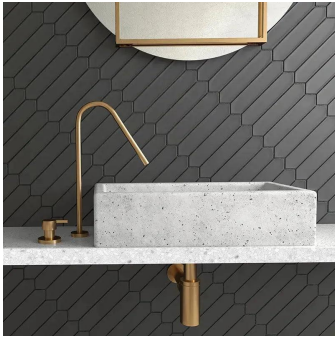

# Black 2x10 Picket Matte Ceramic Wall Tile

[View Product](#)

SKU	ATALFBLK
Item size	2x10 inch
Tile Finish	Matte
Coverage	0.122
Sold By	box
Sq Ft Per Box	5.38
Tile Use	Indoor Walls, Light traffic floors, Shower Walls, Shower Floor, Steam Room, Heat areas up to 150F, Commercial walls
Tile Edges	Pressed
Recommended Grout 1	Laticrete Permacolor White

Material	Ceramic
Thickness	5/16 inch
Mounting type	Loose
Priced By	sf
Pieces Per Box	44
Weight	3.364
Shade Variation	V2 (slight)
Recommended thinset	Laticrete 254 Platinum
Country of Origin	Spain