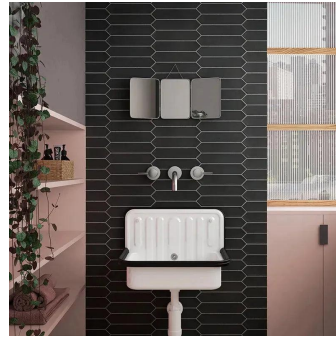

# Black 2x10 Picket Matte Ceramic Wall Tile

[View Product](#)

SKU	ATALFBLK
Item size	2x10 inch
Tile Finish	Matte
Coverage	0.122
Sold By	box
Sq Ft Per Box	5.38
Tile Use	Indoor Walls, Light traffic floors, Shower Walls, Shower Floor, Steam Room, Heat areas up to 150F, Commercial walls
Tile Edges	Pressed
Recommended Grout 1	Laticrete Permacolor White

Material	Ceramic
Thickness	5/16 inch
Mounting type	Loose
Priced By	sf
Pieces Per Box	44
Weight	3.364
Shade Variation	V2 (slight)
Recommended thinset	Laticrete 254 Platinum
Country of Origin	Spain