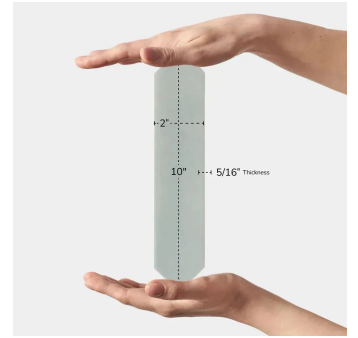

Blue 2x10 Picket Matte Ceramic Wall Tile

[View Product](#)

SKU	ATALFBLUE
Item size	2x10 inch
Tile Finish	Matte
Coverage	0.122
Sold By	box
Sq Ft Per Box	5.38
Tile Use	Indoor Walls, Light traffic floors, Shower Walls, Shower Floor, Steam Room, Heat areas up to 150F, Commercial walls
Tile Edges	Pressed
Recommended Grout 1	Laticrete Permacolor White

Material	Ceramic
Thickness	5/16 inch
Mounting type	Loose
Priced By	sf
Pieces Per Box	44
Weight	3.364
Shade Variation	V2 (slight)
Recommended thinset	Laticrete 254 Platinum
Country of Origin	Spain