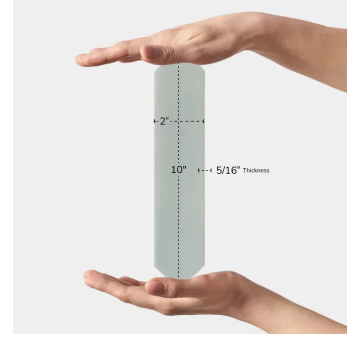

Blue 2x10 Picket Matte Ceramic Wall Tile

[View Product](#)

SKU	ATALFBLUE
Item size	2x10 inch
Tile Finish	Matte
Coverage	0.122
Sold By	box
Sq Ft Per Box	5.38
Tile Use	Indoor Walls, Light traffic floors, Shower Walls, Shower Floor, Steam Room, Heat areas up to 150F, Commercial walls
Tile Edges	Pressed
Recommended Grout 1	Laticrete Permacolor White

Material	Ceramic
Thickness	5/16 inch
Mounting type	Loose
Priced By	sf
Pieces Per Box	44
Weight	3.364
Shade Variation	V2 (slight)
Recommended thinset	Laticrete 254 Platinum
Country of Origin	Spain