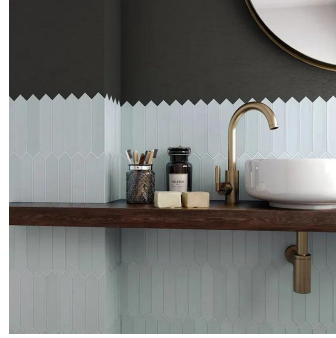

Blue 2x10 Picket Matte Ceramic Wall Tile

[View Product](#)

SKU	ATALFBLUE
Item size	2x10 inch
Tile Finish	Matte
Coverage	0.122
Sold By	box
Sq Ft Per Box	5.38
Tile Use	Indoor Walls, Light traffic floors, Shower Walls, Shower Floor, Steam Room, Heat areas up to 150F, Commercial walls
Tile Edges	Pressed
Recommended Grout 1	Laticrete Permacolor White

Material	Ceramic
Thickness	5/16 inch
Mounting type	Loose
Priced By	sf
Pieces Per Box	44
Weight	3.364
Shade Variation	V2 (slight)
Recommended thinset	Laticrete 254 Platinum
Country of Origin	Spain