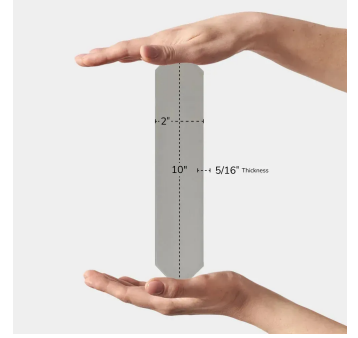

Gray 2x10 Picket Matte Ceramic Wall Tile

[View Product](#)

SKU	ATALFGRAY
Item size	2x10 inch
Tile Finish	Matte
Coverage	0.122
Sold By	box
Sq Ft Per Box	5.38
Tile Use	Indoor Walls, Light traffic floors, Shower Walls, Shower Floor, Steam Room, Heat areas up to 150F, Commercial walls
Tile Edges	Pressed
Recommended Grout 1	Laticrete Permacolor White

Material	Ceramic
Thickness	5/16 inch
Mounting type	Loose
Priced By	sf
Pieces Per Box	44
Weight	3.36
Shade Variation	V2 (slight)
Recommended thinset	Laticrete 254 Platinum
Country of Origin	Spain