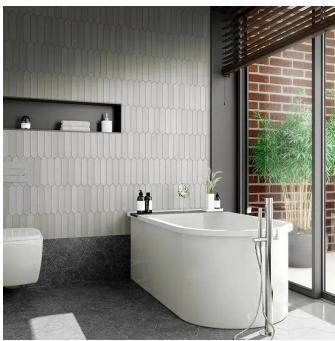

# Gray 2x10 Picket Matte Ceramic Wall Tile

[View Product](#)

SKU	ATALFGRAY
Item size	2x10 inch
Tile Finish	Matte
Coverage	0.122
Sold By	box
Sq Ft Per Box	5.38
Tile Use	Indoor Walls, Light traffic floors, Shower Walls, Shower Floor, Steam Room, Heat areas up to 150F, Commercial walls
Tile Edges	Pressed
Recommended Grout 1	Laticrete Permacolor White