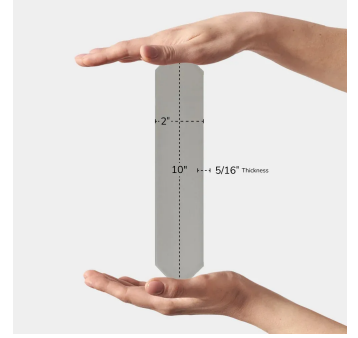

Gray 2x10 Picket Matte Ceramic Wall Tile

[View Product](#)

SKU	ATALFGRAY
Item size	2x10 inch
Tile Finish	Matte
Coverage	0.122
Sold By	box
Sq Ft Per Box	5.38
Tile Use	Indoor Walls, Light traffic floors, Shower Walls, Shower Floor, Steam Room, Heat areas up to 150F, Commercial walls
Tile Edges	Pressed
Recommended Grout 1	Laticrete Permacolor White

Material	Ceramic
Thickness	5/16 inch
Mounting type	Loose
Priced By	sf
Pieces Per Box	44
Weight	3.36
Shade Variation	V2 (slight)
Recommended thinset	Laticrete 254 Platinum
Country of Origin	Spain