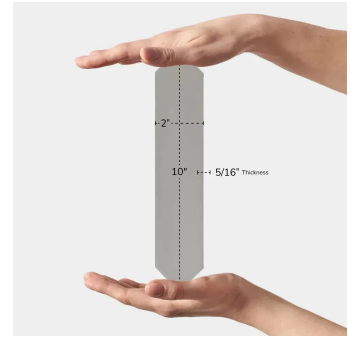

# Gray 2x10 Picket Matte Ceramic Wall Tile

[View Product](#)

SKU	ATALFGRAY
Item size	2x10 inch
Tile Finish	Matte
Coverage	0.122
Sold By	box
Sq Ft Per Box	5.38
Tile Use	Indoor Walls, Light traffic floors, Shower Walls, Shower Floor, Steam Room, Heat areas up to 150F, Commercial walls
Tile Edges	Pressed
Recommended Grout 1	Laticrete Permacolor White

Material	Ceramic
Thickness	5/16 inch
Mounting type	Loose
Priced By	sf
Pieces Per Box	44
Weight	3.36
Shade Variation	V2 (slight)
Recommended thinset	Laticrete 254 Platinum
Country of Origin	Spain