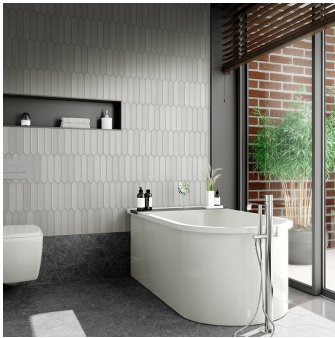

Gray 2x10 Picket Matte Ceramic Wall Tile

[View Product](#)

SKU	ATALFGRAY
Item size	2x10 inch
Tile Finish	Matte
Coverage	0.122
Sold By	box
Sq Ft Per Box	5.38
Tile Use	Indoor Walls, Light traffic floors, Shower Walls, Shower Floor, Steam Room, Heat areas up to 150F, Commercial walls
Tile Edges	Pressed
Recommended Grout 1	Laticrete Permacolor White