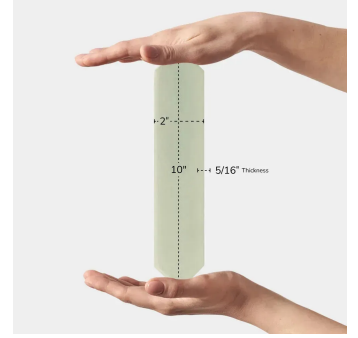

Mint 2x10 Picket Matte Ceramic Wall Tile

[View Product](#)

SKU	ATALFMINT
Item size	2x10 inch
Tile Finish	Matte
Coverage	0.122
Sold By	box
Sq Ft Per Box	5.38
Tile Use	Indoor Walls, Light traffic floors, Shower Walls, Shower Floor, Steam Room, Heat areas up to 150F, Commercial walls
Tile Edges	Pressed
Recommended Grout 1	Laticrete Permacolor White

Material	Ceramic
Thickness	5/16 inch
Mounting type	Loose
Priced By	sf
Pieces Per Box	44
Weight	3.36
Shade Variation	V2 (slight)
Recommended thinset	Laticrete 254 Platinum
Country of Origin	Spain