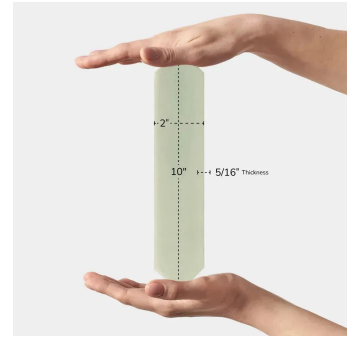

Mint 2x10 Picket Matte Ceramic Wall Tile

[View Product](#)

SKU	ATALFMINT
Item size	2x10 inch
Tile Finish	Matte
Coverage	0.122
Sold By	box
Sq Ft Per Box	5.38
Tile Use	Indoor Walls, Light traffic floors, Shower Walls, Shower Floor, Steam Room, Heat areas up to 150F, Commercial walls
Tile Edges	Pressed
Recommended Grout 1	Laticrete Permacolor White

Material	Ceramic
Thickness	5/16 inch
Mounting type	Loose
Priced By	sf
Pieces Per Box	44
Weight	3.36
Shade Variation	V2 (slight)
Recommended thinset	Laticrete 254 Platinum
Country of Origin	Spain