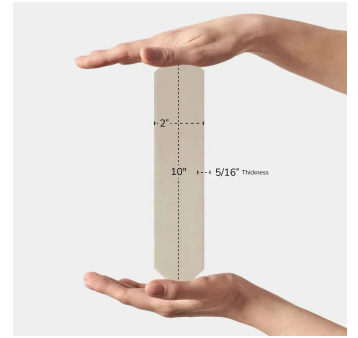

Muslin 2x10 Picket Matte Ceramic Wall Tile

[View Product](#)

SKU	ATALFMUS
Item size	2x10 inch
Tile Finish	Matte
Coverage	0.122
Sold By	box
Sq Ft Per Box	5.38
Tile Use	Indoor Walls, Light traffic floors, Shower Walls, Shower Floor, Steam Room, Heat areas up to 150F, Commercial walls
Tile Edges	Pressed
Recommended Grout 1	Laticrete Permacolor White

Material	Ceramic
Thickness	5/16 inch
Mounting type	Loose
Priced By	sf
Pieces Per Box	44
Weight	3.36
Shade Variation	V2 (slight)
Recommended thinset	Laticrete 254 Platinum
Country of Origin	Spain