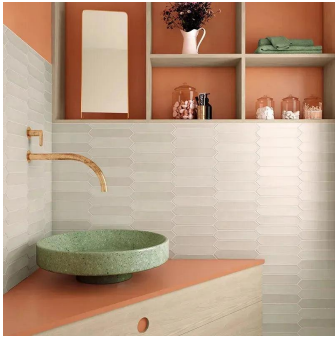

Muslin 2x10 Picket Matte Ceramic Wall Tile

[View Product](#)

SKU	ATALFMUS
Item size	2x10 inch
Tile Finish	Matte
Coverage	0.122
Sold By	box
Sq Ft Per Box	5.38
Tile Use	Indoor Walls, Light traffic floors, Shower Walls, Shower Floor, Steam Room, Heat areas up to 150F, Commercial walls
Tile Edges	Pressed
Recommended Grout 1	Laticrete Permacolor White

Material	Ceramic
Thickness	5/16 inch
Mounting type	Loose
Priced By	sf
Pieces Per Box	44
Weight	3.36
Shade Variation	V2 (slight)
Recommended thinset	Laticrete 254 Platinum
Country of Origin	Spain