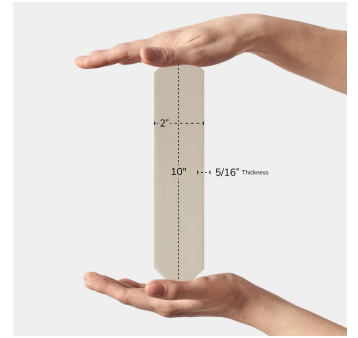

Muslin 2x10 Picket Matte Ceramic Wall Tile

[View Product](#)

SKU	ATALFMUS
Item size	2x10 inch
Tile Finish	Matte
Coverage	0.122
Sold By	box
Sq Ft Per Box	5.38
Tile Use	Indoor Walls, Light traffic floors, Shower Walls, Shower Floor, Steam Room, Heat areas up to 150F, Commercial walls
Tile Edges	Pressed
Recommended Grout 1	Laticrete Permacolor White

Material	Ceramic
Thickness	5/16 inch
Mounting type	Loose
Priced By	sf
Pieces Per Box	44
Weight	3.36
Shade Variation	V2 (slight)
Recommended thinset	Laticrete 254 Platinum
Country of Origin	Spain