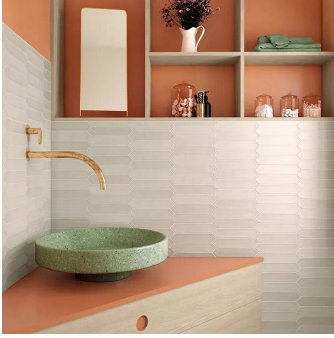

Muslin 2x10 Picket Matte Ceramic Wall Tile

[View Product](#)

SKU	ATALFMUS
Item size	2x10 inch
Tile Finish	Matte
Coverage	0.122
Sold By	box
Sq Ft Per Box	5.38
Tile Use	Indoor Walls, Light traffic floors, Shower Walls, Shower Floor, Steam Room, Heat areas up to 150F, Commercial walls
Tile Edges	Pressed
Recommended Grout 1	Laticrete Permacolor White

Material	Ceramic
Thickness	5/16 inch
Mounting type	Loose
Priced By	sf
Pieces Per Box	44
Weight	3.36
Shade Variation	V2 (slight)
Recommended thinset	Laticrete 254 Platinum
Country of Origin	Spain