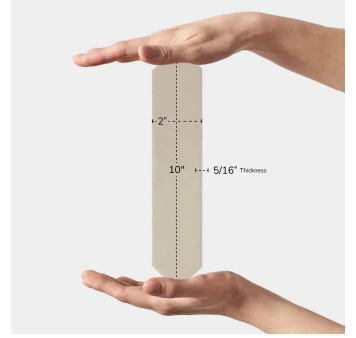

Muslin 2x10 Picket Matte Ceramic Wall Tile

[View Product](#)

SKU	ATALFMUS
Item size	2x10 inch
Tile Finish	Matte
Coverage	0.122
Sold By	box
Sq Ft Per Box	5.38
Tile Use	Indoor Walls, Light traffic floors, Shower Walls, Shower Floor, Steam Room, Heat areas up to 150F, Commercial walls
Tile Edges	Pressed
Recommended Grout 1	Laticrete Permacolor White

Material	Ceramic
Thickness	5/16 inch
Mounting type	Loose
Priced By	sf
Pieces Per Box	44
Weight	3.36
Shade Variation	V2 (slight)
Recommended thinset	Laticrete 254 Platinum
Country of Origin	Spain