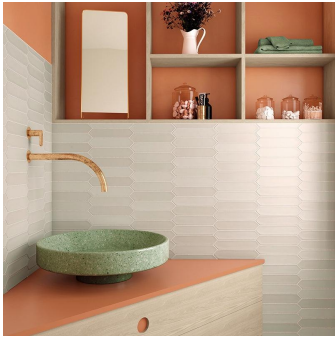

Muslin 2x10 Picket Matte Ceramic Wall Tile

[View Product](#)

SKU	ATALFMUS
Item size	2x10 inch
Tile Finish	Matte
Coverage	0.122
Sold By	box
Sq Ft Per Box	5.38
Tile Use	Indoor Walls, Light traffic floors, Shower Walls, Shower Floor, Steam Room, Heat areas up to 150F, Commercial walls
Tile Edges	Pressed
Recommended Grout 1	Laticrete Permacolor White

Material	Ceramic
Thickness	5/16 inch
Mounting type	Loose
Priced By	sf
Pieces Per Box	44
Weight	3.36
Shade Variation	V2 (slight)
Recommended thinset	Laticrete 254 Platinum
Country of Origin	Spain