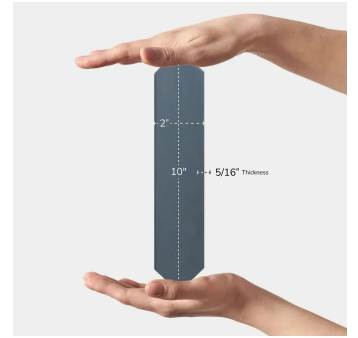

Navy 2x10 Picket Matte Ceramic Wall Tile

[View Product](#)

SKU	ATALFNAVY
Item size	2x10 inch
Tile Finish	Matte
Coverage	0.122
Sold By	box
Sq Ft Per Box	5.38
Tile Use	Indoor Walls, Light traffic floors, Shower Walls, Shower Floor, Steam Room, Heat areas up to 150F, Commercial walls
Tile Edges	Pressed
Recommended Grout 1	Laticrete Permacolor White

Material	Ceramic
Thickness	5/16 inch
Mounting type	Loose
Priced By	sf
Pieces Per Box	44
Weight	3.36
Shade Variation	V2 (slight)
Recommended thinset	Laticrete 254 Platinum
Country of Origin	Spain