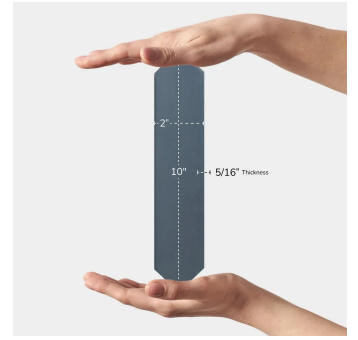

Navy 2x10 Picket Matte Ceramic Wall Tile

[View Product](#)

SKU	ATALFNAVY
Item size	2x10 inch
Tile Finish	Matte
Coverage	0.122
Sold By	box
Sq Ft Per Box	5.38
Tile Use	Indoor Walls, Light traffic floors, Shower Walls, Shower Floor, Steam Room, Heat areas up to 150F, Commercial walls
Tile Edges	Pressed
Recommended Grout 1	Laticrete Permacolor White

Material	Ceramic
Thickness	5/16 inch
Mounting type	Loose
Priced By	sf
Pieces Per Box	44
Weight	3.36
Shade Variation	V2 (slight)
Recommended thinset	Laticrete 254 Platinum
Country of Origin	Spain