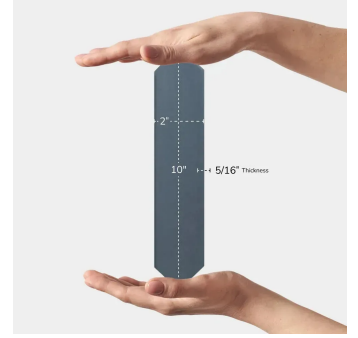

Navy 2x10 Picket Matte Ceramic Wall Tile

[View Product](#)

SKU	ATALFNAVY
Item size	2x10 inch
Tile Finish	Matte
Coverage	0.122
Sold By	box
Sq Ft Per Box	5.38
Tile Use	Indoor Walls, Light traffic floors, Shower Walls, Shower Floor, Steam Room, Heat areas up to 150F, Commercial walls
Tile Edges	Pressed
Recommended Grout 1	Laticrete Permacolor White

Material	Ceramic
Thickness	5/16 inch
Mounting type	Loose
Priced By	sf
Pieces Per Box	44
Weight	3.36
Shade Variation	V2 (slight)
Recommended thinset	Laticrete 254 Platinum
Country of Origin	Spain