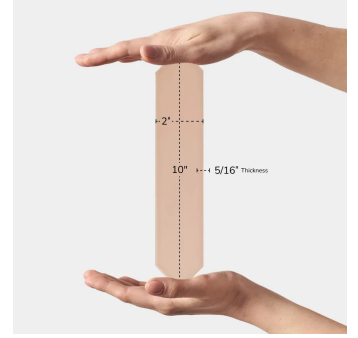

Rose 2x10 Picket Matte Ceramic Wall Tile

[View Product](#)

SKU	ATALFROSE
Item size	2x10 inch
Tile Finish	Matte
Coverage	0.122
Sold By	box
Sq Ft Per Box	5.38
Tile Use	Indoor Walls, Light traffic floors, Shower Walls, Shower Floor, Steam Room, Heat areas up to 150F, Commercial walls
Tile Edges	Pressed
Recommended Grout 1	Laticrete Permacolor White

Material	Ceramic
Thickness	5/16 inch
Mounting type	Loose
Priced By	sf
Pieces Per Box	44
Weight	3.36
Shade Variation	V2 (slight)
Recommended thinset	Laticrete 254 Platinum
Country of Origin	Spain