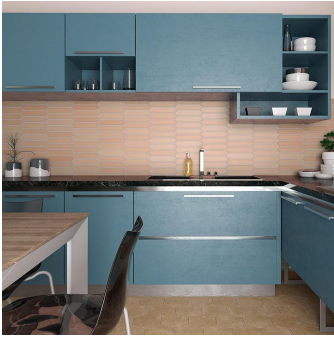

Rose 2x10 Picket Matte Ceramic Wall Tile

[View Product](#)

SKU	ATALFROSE
Item size	2x10 inch
Tile Finish	Matte
Coverage	0.122
Sold By	box
Sq Ft Per Box	5.38
Tile Use	Indoor Walls, Light traffic floors, Shower Walls, Shower Floor, Steam Room, Heat areas up to 150F, Commercial walls
Tile Edges	Pressed
Recommended Grout 1	Laticrete Permacolor White

Material	Ceramic
Thickness	5/16 inch
Mounting type	Loose
Priced By	sf
Pieces Per Box	44
Weight	3.36
Shade Variation	V2 (slight)
Recommended thinset	Laticrete 254 Platinum
Country of Origin	Spain