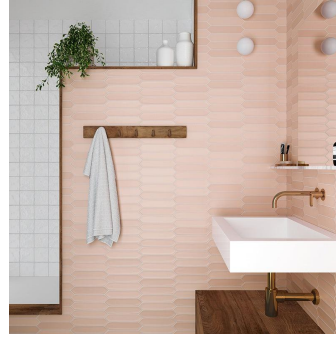

Rose 2x10 Picket Matte Ceramic Wall Tile

[View Product](#)

SKU	ATALFROSE
Item size	2x10 inch
Tile Finish	Matte
Coverage	0.122
Sold By	box
Sq Ft Per Box	5.38
Tile Use	Indoor Walls, Light traffic floors, Shower Walls, Shower Floor, Steam Room, Heat areas up to 150F, Commercial walls
Tile Edges	Pressed
Recommended Grout 1	Laticrete Permacolor White

Material	Ceramic
Thickness	5/16 inch
Mounting type	Loose
Priced By	sf
Pieces Per Box	44
Weight	3.36
Shade Variation	V2 (slight)
Recommended thinset	Laticrete 254 Platinum
Country of Origin	Spain