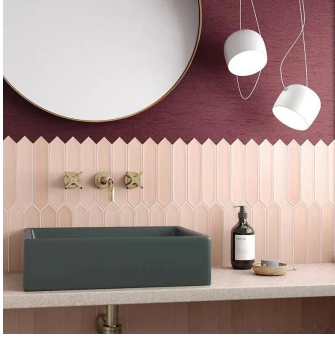

Rose 2x10 Picket Matte Ceramic Wall Tile

[View Product](#)

| | |
|---------------------|---|
| SKU | ATALFROSE |
| Item size | 2x10 inch |
| Tile Finish | Matte |
| Coverage | 0.122 |
| Sold By | box |
| Sq Ft Per Box | 5.38 |
| Tile Use | Indoor Walls, Light traffic floors, Shower Walls, Shower Floor, Steam Room, Heat areas up to 150F, Commercial walls |
| Tile Edges | Pressed |
| Recommended Grout 1 | Laticrete Permacolor White |

| | |
|---------------------|------------------------|
| Material | Ceramic |
| Thickness | 5/16 inch |
| Mounting type | Loose |
| Priced By | sf |
| Pieces Per Box | 44 |
| Weight | 3.36 |
| Shade Variation | V2 (slight) |
| Recommended thinset | Laticrete 254 Platinum |
| Country of Origin | Spain |