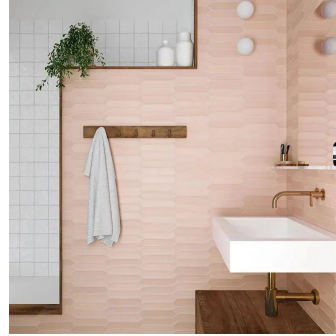

# Rose 2x10 Picket Matte Ceramic Wall Tile

[View Product](#)

SKU	ATALFROSE
Item size	2x10 inch
Tile Finish	Matte
Coverage	0.122
Sold By	box
Sq Ft Per Box	5.38
Tile Use	Indoor Walls, Light traffic floors, Shower Walls, Shower Floor, Steam Room, Heat areas up to 150F, Commercial walls
Tile Edges	Pressed
Recommended Grout 1	Laticrete Permacolor White

Material	Ceramic
Thickness	5/16 inch
Mounting type	Loose
Priced By	sf
Pieces Per Box	44
Weight	3.36
Shade Variation	V2 (slight)
Recommended thinset	Laticrete 254 Platinum
Country of Origin	Spain