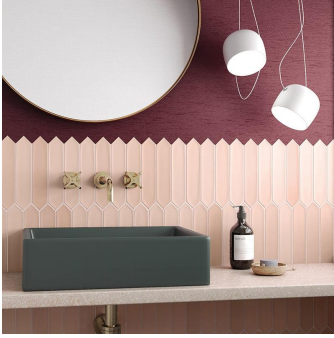

Rose 2x10 Picket Matte Ceramic Wall Tile

[View Product](#)

SKU	ATALFROSE
Item size	2x10 inch
Tile Finish	Matte
Coverage	0.122
Sold By	box
Sq Ft Per Box	5.38
Tile Use	Indoor Walls, Light traffic floors, Shower Walls, Shower Floor, Steam Room, Heat areas up to 150F, Commercial walls
Tile Edges	Pressed
Recommended Grout 1	Laticrete Permacolor White

Material	Ceramic
Thickness	5/16 inch
Mounting type	Loose
Priced By	sf
Pieces Per Box	44
Weight	3.36
Shade Variation	V2 (slight)
Recommended thinset	Laticrete 254 Platinum
Country of Origin	Spain