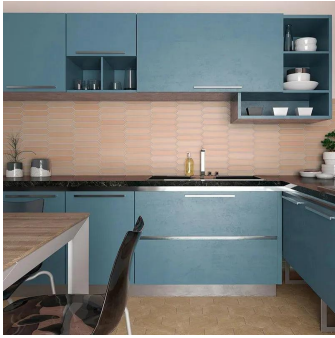

Rose 2x10 Picket Matte Ceramic Wall Tile

[View Product](#)

| | |
|---------------------|---|
| SKU | ATALFROSE |
| Item size | 2x10 inch |
| Tile Finish | Matte |
| Coverage | 0.122 |
| Sold By | box |
| Sq Ft Per Box | 5.38 |
| Tile Use | Indoor Walls, Light traffic floors, Shower Walls, Shower Floor, Steam Room, Heat areas up to 150F, Commercial walls |
| Tile Edges | Pressed |
| Recommended Grout 1 | Laticrete Permacolor White |