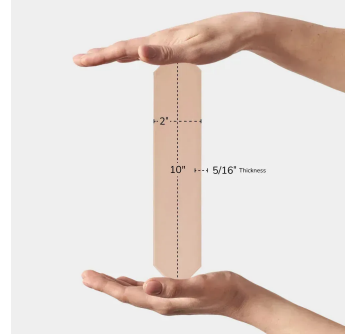

# Rose 2x10 Picket Matte Ceramic Wall Tile

[View Product](#)

SKU	ATALFROSE
Item size	2x10 inch
Tile Finish	Matte
Coverage	0.122
Sold By	box
Sq Ft Per Box	5.38
Tile Use	Indoor Walls, Light traffic floors, Shower Walls, Shower Floor, Steam Room, Heat areas up to 150F, Commercial walls
Tile Edges	Pressed
Recommended Grout 1	Laticrete Permacolor White

Material	Ceramic
Thickness	5/16 inch
Mounting type	Loose
Priced By	sf
Pieces Per Box	44
Weight	3.36
Shade Variation	V2 (slight)
Recommended thinset	Laticrete 254 Platinum
Country of Origin	Spain