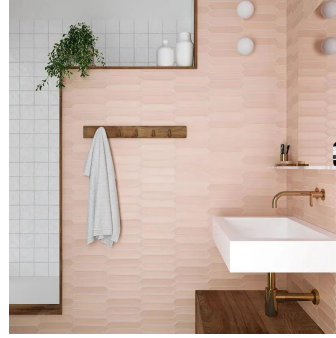

Rose 2x10 Picket Matte Ceramic Wall Tile

[View Product](#)

| | |
|---------------------|---|
| SKU | ATALFROSE |
| Item size | 2x10 inch |
| Tile Finish | Matte |
| Coverage | 0.122 |
| Sold By | box |
| Sq Ft Per Box | 5.38 |
| Tile Use | Indoor Walls, Light traffic floors, Shower Walls, Shower Floor, Steam Room, Heat areas up to 150F, Commercial walls |
| Tile Edges | Pressed |
| Recommended Grout 1 | Laticrete Permacolor White |