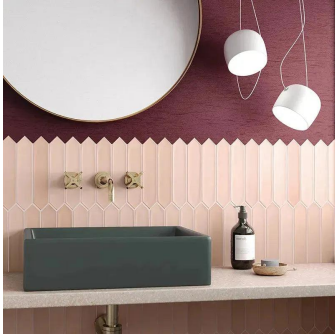

# Rose 2x10 Picket Matte Ceramic Wall Tile

[View Product](#)

SKU	ATALFROSE
Item size	2x10 inch
Tile Finish	Matte
Coverage	0.122
Sold By	box
Sq Ft Per Box	5.38
Tile Use	Indoor Walls, Light traffic floors, Shower Walls, Shower Floor, Steam Room, Heat areas up to 150F, Commercial walls
Tile Edges	Pressed
Recommended Grout 1	Laticrete Permacolor White

Material	Ceramic
Thickness	5/16 inch
Mounting type	Loose
Priced By	sf
Pieces Per Box	44
Weight	3.36
Shade Variation	V2 (slight)
Recommended thinset	Laticrete 254 Platinum
Country of Origin	Spain