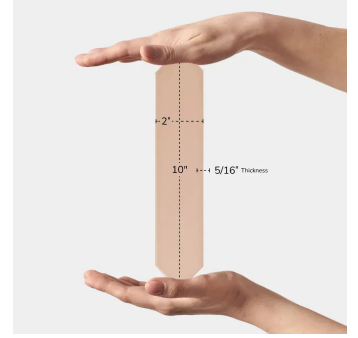

Rose 2x10 Picket Matte Ceramic Wall Tile

[View Product](#)

| | |
|---------------------|---|
| SKU | ATALFROSE |
| Item size | 2x10 inch |
| Tile Finish | Matte |
| Coverage | 0.122 |
| Sold By | box |
| Sq Ft Per Box | 5.38 |
| Tile Use | Indoor Walls, Light traffic floors, Shower Walls, Shower Floor, Steam Room, Heat areas up to 150F, Commercial walls |
| Tile Edges | Pressed |
| Recommended Grout 1 | Laticrete Permacolor White |

| | |
|---------------------|------------------------|
| Material | Ceramic |
| Thickness | 5/16 inch |
| Mounting type | Loose |
| Priced By | sf |
| Pieces Per Box | 44 |
| Weight | 3.36 |
| Shade Variation | V2 (slight) |
| Recommended thinset | Laticrete 254 Platinum |
| Country of Origin | Spain |