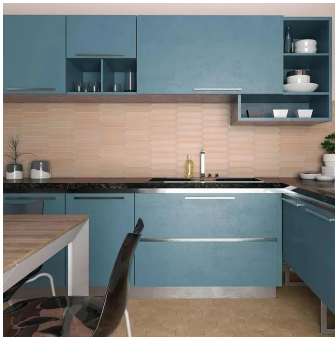

# Rose 2x10 Picket Matte Ceramic Wall Tile

[View Product](#)

SKU	ATALFROSE
Item size	2x10 inch
Tile Finish	Matte
Coverage	0.122
Sold By	box
Sq Ft Per Box	5.38
Tile Use	Indoor Walls, Light traffic floors, Shower Walls, Shower Floor, Steam Room, Heat areas up to 150F, Commercial walls
Tile Edges	Pressed
Recommended Grout 1	Laticrete Permacolor White

Material	Ceramic
Thickness	5/16 inch
Mounting type	Loose
Priced By	sf
Pieces Per Box	44
Weight	3.36
Shade Variation	V2 (slight)
Recommended thinset	Laticrete 254 Platinum
Country of Origin	Spain