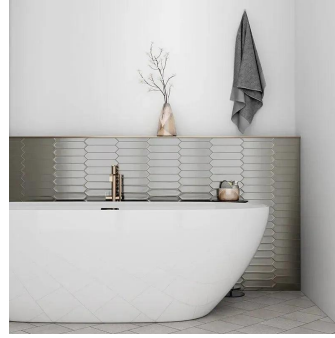

## Silver 2x10 Picket Matte Ceramic Wall Tile

[View Product](#)

SKU	ATALFSLVR
Item size	2x10 inch
Tile Finish	Matte
Coverage	0.122
Sold By	box
Sq Ft Per Box	5.38
Tile Use	Indoor Walls, Light traffic floors, Shower Walls, Shower Floor, Steam Room, Heat areas up to 150F, Commercial walls
Tile Edges	Pressed
Recommended Grout 1	Laticrete Permacolor White

Material	Ceramic
Thickness	5/16 inch
Mounting type	Loose
Priced By	sf
Pieces Per Box	44
Weight	3.36
Shade Variation	V2 (slight)
Recommended thinset	Laticrete 254 Platinum
Country of Origin	Spain