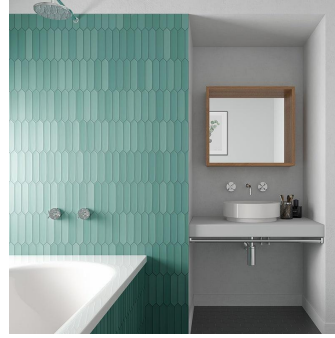

Viridian 2x10 Picket Matte Ceramic Wall Tile

[View Product](#)

SKU	ATALFVIR
Item size	2x10 inch
Tile Finish	Matte
Coverage	0.122
Sold By	box
Sq Ft Per Box	5.38
Tile Use	Indoor Walls, Light traffic floors, Shower Walls, Shower Floor, Steam Room, Heat areas up to 150F, Commercial walls
Tile Edges	Pressed
Recommended Grout 1	Laticrete Permacolor White

Material	Ceramic
Thickness	5/16 inch
Mounting type	Loose
Priced By	sf
Pieces Per Box	44
Weight	3.36
Shade Variation	V2 (slight)
Recommended thinset	Laticrete 254 Platinum
Country of Origin	Spain