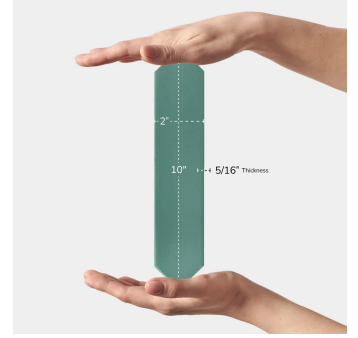

Viridian 2x10 Picket Matte Ceramic Wall Tile

[View Product](#)

SKU	ATALFVIR
Item size	2x10 inch
Tile Finish	Matte
Coverage	0.122
Sold By	box
Sq Ft Per Box	5.38
Tile Use	Indoor Walls, Light traffic floors, Shower Walls, Shower Floor, Steam Room, Heat areas up to 150F, Commercial walls
Tile Edges	Pressed
Recommended Grout 1	Laticrete Permacolor White

Material	Ceramic
Thickness	5/16 inch
Mounting type	Loose
Priced By	sf
Pieces Per Box	44
Weight	3.36
Shade Variation	V2 (slight)
Recommended thinset	Laticrete 254 Platinum
Country of Origin	Spain