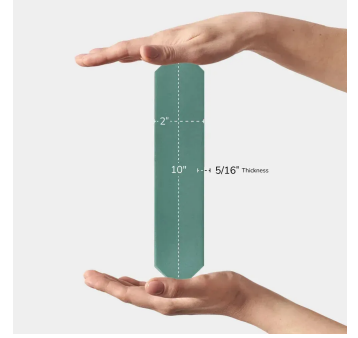

Viridian 2x10 Picket Matte Ceramic Wall Tile

[View Product](#)

SKU	ATALFVIR
Item size	2x10 inch
Tile Finish	Matte
Coverage	0.122
Sold By	box
Sq Ft Per Box	5.38
Tile Use	Indoor Walls, Light traffic floors, Shower Walls, Shower Floor, Steam Room, Heat areas up to 150F, Commercial walls
Tile Edges	Pressed
Recommended Grout 1	Laticrete Permacolor White

Material	Ceramic
Thickness	5/16 inch
Mounting type	Loose
Priced By	sf
Pieces Per Box	44
Weight	3.36
Shade Variation	V2 (slight)
Recommended thinset	Laticrete 254 Platinum
Country of Origin	Spain