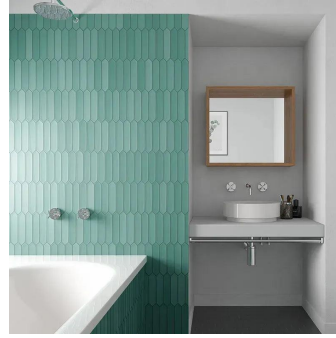

Viridian 2x10 Picket Matte Ceramic Wall Tile

[View Product](#)

SKU	ATALFVIR
Item size	2x10 inch
Tile Finish	Matte
Coverage	0.122
Sold By	box
Sq Ft Per Box	5.38
Tile Use	Indoor Walls, Light traffic floors, Shower Walls, Shower Floor, Steam Room, Heat areas up to 150F, Commercial walls
Tile Edges	Pressed
Recommended Grout 1	Laticrete Permacolor White

Material	Ceramic
Thickness	5/16 inch
Mounting type	Loose
Priced By	sf
Pieces Per Box	44
Weight	3.36
Shade Variation	V2 (slight)
Recommended thinset	Laticrete 254 Platinum
Country of Origin	Spain