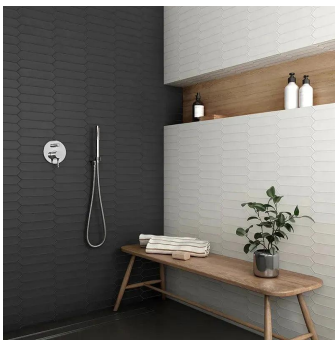

White 2x10 Picket Matte Ceramic Wall Tile

[View Product](#)

| | |
|---------------------|---|
| SKU | ATALFWHT |
| Item size | 2x10 inch |
| Tile Finish | Matte |
| Coverage | 0.122 |
| Sold By | box |
| Sq Ft Per Box | 5.38 |
| Tile Use | Indoor Walls, Light traffic floors, Shower Walls, Shower Floor, Steam Room, Heat areas up to 150F, Commercial walls |
| Tile Edges | Pressed |
| Recommended Grout 1 | Laticrete Permacolor White |