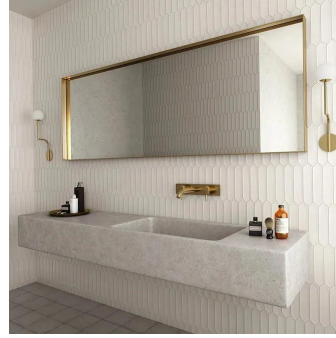

# White 2x10 Picket Matte Ceramic Wall Tile

[View Product](#)

SKU	ATALFWHT
Item size	2x10 inch
Tile Finish	Matte
Coverage	0.122
Sold By	box
Sq Ft Per Box	5.38
Tile Use	Indoor Walls, Light traffic floors, Shower Walls, Shower Floor, Steam Room, Heat areas up to 150F, Commercial walls
Tile Edges	Pressed
Recommended Grout 1	Laticrete Permacolor White

Material	Ceramic
Thickness	5/16 inch
Mounting type	Loose
Priced By	sf
Pieces Per Box	44
Weight	3.36
Shade Variation	V2 (slight)
Recommended thinset	Laticrete 254 Platinum
Country of Origin	Spain