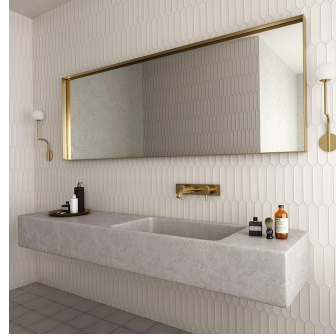

White 2x10 Picket Matte Ceramic Wall Tile

[View Product](#)

SKU	ATALFWHT
Item size	2x10 inch
Tile Finish	Matte
Coverage	0.122
Sold By	box
Sq Ft Per Box	5.38
Tile Use	Indoor Walls, Light traffic floors, Shower Walls, Shower Floor, Steam Room, Heat areas up to 150F, Commercial walls
Tile Edges	Pressed
Recommended Grout 1	Laticrete Permacolor White

Material	Ceramic
Thickness	5/16 inch
Mounting type	Loose
Priced By	sf
Pieces Per Box	44
Weight	3.36
Shade Variation	V2 (slight)
Recommended thinset	Laticrete 254 Platinum
Country of Origin	Spain