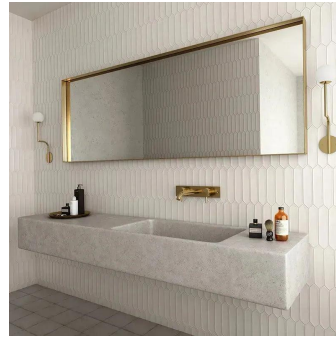

White 2x10 Picket Matte Ceramic Wall Tile

[View Product](#)

SKU	ATALFWHT
Item size	2x10 inch
Tile Finish	Matte
Coverage	0.122
Sold By	box
Sq Ft Per Box	5.38
Tile Use	Indoor Walls, Light traffic floors, Shower Walls, Shower Floor, Steam Room, Heat areas up to 150F, Commercial walls
Tile Edges	Pressed
Recommended Grout 1	Laticrete Permacolor White

Material	Ceramic
Thickness	5/16 inch
Mounting type	Loose
Priced By	sf
Pieces Per Box	44
Weight	3.36
Shade Variation	V2 (slight)
Recommended thinset	Laticrete 254 Platinum
Country of Origin	Spain