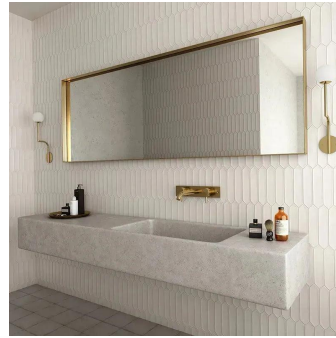

White 2x10 Picket Matte Ceramic Wall Tile

[View Product](#)

| | |
|---------------------|---|
| SKU | ATALFWHT |
| Item size | 2x10 inch |
| Tile Finish | Matte |
| Coverage | 0.122 |
| Sold By | box |
| Sq Ft Per Box | 5.38 |
| Tile Use | Indoor Walls, Light traffic floors, Shower Walls, Shower Floor, Steam Room, Heat areas up to 150F, Commercial walls |
| Tile Edges | Pressed |
| Recommended Grout 1 | Laticrete Permacolor White |

| | |
|---------------------|------------------------|
| Material | Ceramic |
| Thickness | 5/16 inch |
| Mounting type | Loose |
| Priced By | sf |
| Pieces Per Box | 44 |
| Weight | 3.36 |
| Shade Variation | V2 (slight) |
| Recommended thinset | Laticrete 254 Platinum |
| Country of Origin | Spain |