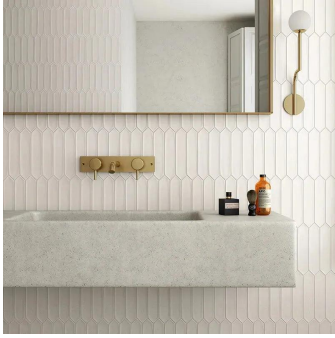

# White 2x10 Picket Matte Ceramic Wall Tile

[View Product](#)

SKU	ATALFWHT
Item size	2x10 inch
Tile Finish	Matte
Coverage	0.122
Sold By	box
Sq Ft Per Box	5.38
Tile Use	Indoor Walls, Light traffic floors, Shower Walls, Shower Floor, Steam Room, Heat areas up to 150F, Commercial walls
Tile Edges	Pressed
Recommended Grout 1	Laticrete Permacolor White

Material	Ceramic
Thickness	5/16 inch
Mounting type	Loose
Priced By	sf
Pieces Per Box	44
Weight	3.36
Shade Variation	V2 (slight)
Recommended thinset	Laticrete 254 Platinum
Country of Origin	Spain