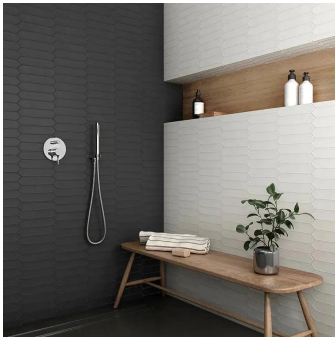

White 2x10 Picket Matte Ceramic Wall Tile

[View Product](#)

SKU	ATALFWHT
Item size	2x10 inch
Tile Finish	Matte
Coverage	0.122
Sold By	box
Sq Ft Per Box	5.38
Tile Use	Indoor Walls, Light traffic floors, Shower Walls, Shower Floor, Steam Room, Heat areas up to 150F, Commercial walls
Tile Edges	Pressed
Recommended Grout 1	Laticrete Permacolor White