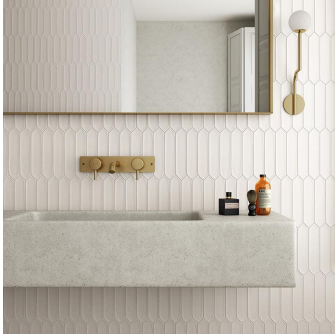

White 2x10 Picket Matte Ceramic Wall Tile

[View Product](#)

SKU	ATALFWHT
Item size	2x10 inch
Tile Finish	Matte
Coverage	0.122
Sold By	box
Sq Ft Per Box	5.38
Tile Use	Indoor Walls, Light traffic floors, Shower Walls, Shower Floor, Steam Room, Heat areas up to 150F, Commercial walls
Tile Edges	Pressed
Recommended Grout 1	Laticrete Permacolor White

Material	Ceramic
Thickness	5/16 inch
Mounting type	Loose
Priced By	sf
Pieces Per Box	44
Weight	3.36
Shade Variation	V2 (slight)
Recommended thinset	Laticrete 254 Platinum
Country of Origin	Spain