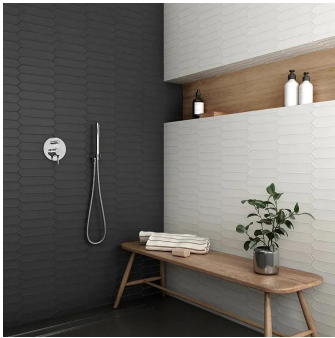

# White 2x10 Picket Matte Ceramic Wall Tile

[View Product](#)

SKU	ATALFWHT
Item size	2x10 inch
Tile Finish	Matte
Coverage	0.122
Sold By	box
Sq Ft Per Box	5.38
Tile Use	Indoor Walls, Light traffic floors, Shower Walls, Shower Floor, Steam Room, Heat areas up to 150F, Commercial walls
Tile Edges	Pressed
Recommended Grout 1	Laticrete Permacolor White