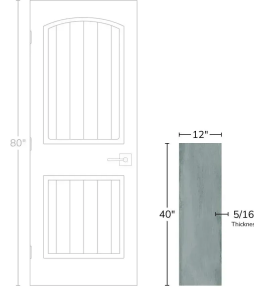

Ocean 12x40 Ceramic Tile

[View Product](#)

SKU	ATATLOCN1240	Material	Ceramic
Item size	11.4x39.4 inch	Thickness	5/16 inch
Mounting type	Loose	Coverage	3.119
Priced By	sf	Sold By	box
Pieces Per Box	4	Sq Ft Per Box	12.48
Weight	4.11	Tile Use	Indoor Walls, Light traffic floors, Shower Walls, Steam Room, Heat areas up to 150F, Commercial walls
Shade Variation	V3 (moderate)	Tile Edges	Rectified
Recommended thinset	Laticrete 254 Platinum	Recommended Grout 1	Laticrete Permacolor White
Country of Origin	Spain		