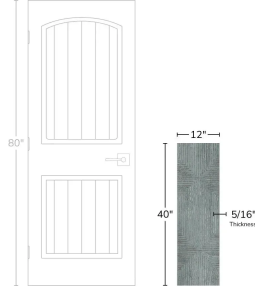

Deco Ocean 12x40 Ceramic Tile

[View Product](#)

SKU	ATATLOCNDEC	Material	Ceramic
Item size	11.4x39.4 inch	Thickness	5/16 inch
Mounting type	Loose	Coverage	3.119
Priced By	sf	Sold By	box
Pieces Per Box	3	Sq Ft Per Box	9.36
Weight	4.258	Tile Use	Indoor Walls, Shower Walls, Steam Room, Heat areas up to 150F, Commercial walls
Shade Variation	V3 (moderate)	Tile Edges	Rectified
Recommended thinset	Laticrete 254 Platinum	Recommended Grout 1	Laticrete Permacolor White
Country of Origin	Spain		