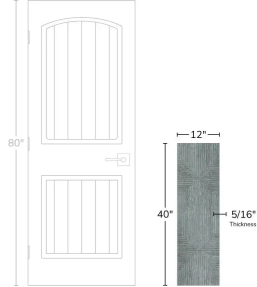

Deco Ocean 12x40 Ceramic Tile

[View Product](#)

SKU	ATATLOCNDEC	Material	Ceramic
Item size	11.4x39.4 inch	Thickness	5/16 inch
Mounting type	Loose	Coverage	3.119
Priced By	sf	Sold By	box
Pieces Per Box	3	Sq Ft Per Box	9.36
Weight	4.258	Tile Use	Indoor Walls, Shower Walls, Steam Room, Heat areas up to 150F, Commercial walls
Shade Variation	V3 (moderate)	Tile Edges	Rectified
Recommended thinset	Laticrete 254 Platinum	Recommended Grout 1	Laticrete Permacolor White
Country of Origin	Spain		