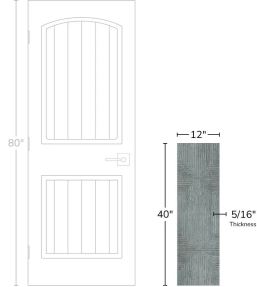

Deco Ocean 12x40 Ceramic Tile

[View Product](#)

SKU	ATATLOCNDEC	Material	Ceramic
Item size	11.4x39.4 inch	Thickness	5/16 inch
Mounting type	Loose	Coverage	3.119
Priced By	sf	Sold By	box
Pieces Per Box	3	Sq Ft Per Box	9.36
Weight	4.258	Tile Use	Indoor Walls, Shower Walls, Steam Room, Heat areas up to 150F, Commercial walls
Shade Variation	V3 (moderate)	Tile Edges	Rectified
Recommended thinset	Laticrete 254 Platinum	Recommended Grout 1	Laticrete Permacolor White
Country of Origin	Spain		