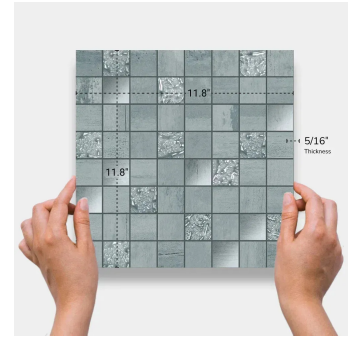

Ocean Ceramic Square Mosaic Tile

[View Product](#)

SKU	ATATLOCNMOS
Item size	11.8x11.8 inch
Mounting type	Mesh Mounted
Priced By	sheet
Pieces Per Box	11
Weight	3.69
Shade Variation	V3 (moderate)
Recommended thinset	Laticrete 254 Platinum
Country of Origin	Spain

Material	Ceramic
Thickness	5/16 inch
Coverage	0.96
Sold By	sheet
Sq Ft Per Box	10.63
Tile Use	Indoor Walls, Light traffic floors, Shower Walls, Shower Floor, Steam Room, Heat areas up to 150F, Commercial walls
Tile Edges	Rectified
Recommended Grout 1	Laticrete Permacolor White