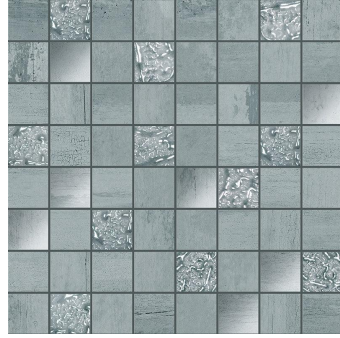

Ocean Ceramic Square Mosaic Tile

[View Product](#)

SKU	ATATLOCNMOS
Item size	11.8x11.8 inch
Mounting type	Mesh Mounted
Priced By	sheet
Pieces Per Box	11
Weight	3.69
Shade Variation	V3 (moderate)
Recommended thinset	Laticrete 254 Platinum
Country of Origin	Spain

Material	Ceramic
Thickness	5/16 inch
Coverage	0.96
Sold By	sheet
Sq Ft Per Box	10.63
Tile Use	Indoor Walls, Light traffic floors, Shower Walls, Shower Floor, Steam Room, Heat areas up to 150F, Commercial walls
Tile Edges	Rectified
Recommended Grout 1	Laticrete Permacolor White