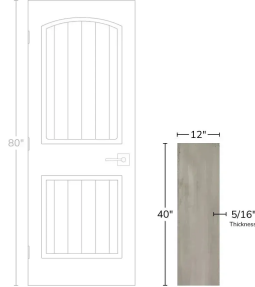

Smoke Gray 12x40 Ceramic Tile

[View Product](#)

SKU	ATATLSMK1240	Material	Ceramic
Item size	11.4x39.4 inch	Thickness	5/16 inch
Mounting type	Loose	Coverage	3.119
Priced By	sf	Sold By	box
Pieces Per Box	4	Sq Ft Per Box	12.48
Weight	4.11	Tile Use	Indoor Walls, Light traffic floors, Shower Walls, Steam Room, Heat areas up to 150F, Commercial walls
Shade Variation	V3 (moderate)	Tile Edges	Rectified
Recommended thinset	Laticrete 254 Platinum	Recommended Grout 1	Laticrete Permacolor White
Country of Origin	Spain		