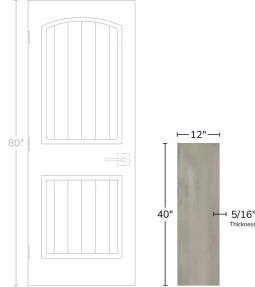

Smoke Gray 12x40 Ceramic Tile

[View Product](#)

SKU	ATATLSMK1240	Material	Ceramic
Item size	11.4x39.4 inch	Thickness	5/16 inch
Mounting type	Loose	Coverage	3.119
Priced By	sf	Sold By	box
Pieces Per Box	4	Sq Ft Per Box	12.48
Weight	4.11	Tile Use	Indoor Walls, Light traffic floors, Shower Walls, Steam Room, Heat areas up to 150F, Commercial walls
Shade Variation	V3 (moderate)	Tile Edges	Rectified
Recommended thinset	Laticrete 254 Platinum	Recommended Grout 1	Laticrete Permacolor White
Country of Origin	Spain		