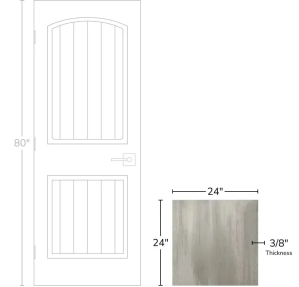

# Smoke Gray 24x24 Matte Porcelain Tile

[View Product](#)

SKU	ATATLSMK2424	Material	Colored Body Porcelain
Item size	23.6x23.6 inch	Thickness	3/8 inch
Tile Finish	Matte	Mounting type	Loose
Coverage	3.868	Priced By	sf
Sold By	box	Pieces Per Box	3
Sq Ft Per Box	11.604	Weight	4
Tile Use	Outdoors, Indoor Walls, Light traffic floors, High traffic floors, Shower Walls, Shower Floor, Steam Room, Heat areas up to 150F, Commercial walls, Commercial Floors	Shade Variation	V3 (moderate)
Tile Edges	Rectified	Recommended thinset	Laticrete 254 Platinum
Recommended Grout 1	Laticrete Permacolor White	Country of Origin	Spain