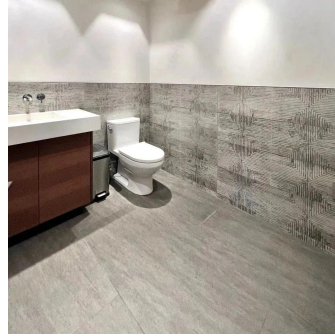

Deco Smoke Gray 12x40 Ceramic Tile

[View Product](#)

SKU	ATATLSMKDEC
Item size	11.4x39.4 inch
Mounting type	Loose
Priced By	sf
Pieces Per Box	3
Weight	4.258
Shade Variation	V3 (moderate)
Recommended thinset	Laticrete 254 Platinum
Country of Origin	Spain

Material	Ceramic
Thickness	5/16 inch
Coverage	3.119
Sold By	box
Sq Ft Per Box	9.36
Tile Use	Indoor Walls, Shower Walls, Steam Room, Heat areas up to 150F, Commercial walls
Tile Edges	Rectified
Recommended Grout 1	Laticrete Permacolor White