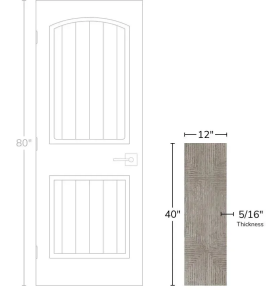

Deco Smoke Gray 12x40 Ceramic Tile

[View Product](#)

SKU	ATATLSMKDEC
Item size	11.4x39.4 inch
Mounting type	Loose
Priced By	sf
Pieces Per Box	3
Weight	4.258
Shade Variation	V3 (moderate)
Recommended thinset	Laticrete 254 Platinum
Country of Origin	Spain

Material	Ceramic
Thickness	5/16 inch
Coverage	3.119
Sold By	box
Sq Ft Per Box	9.36
Tile Use	Indoor Walls, Shower Walls, Steam Room, Heat areas up to 150F, Commercial walls
Tile Edges	Rectified
Recommended Grout 1	Laticrete Permacolor White