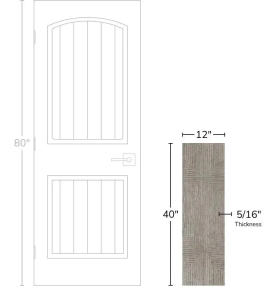

Deco Smoke Gray 12x40 Ceramic Tile

[View Product](#)

SKU	ATATLSMKDEC
Item size	11.4x39.4 inch
Mounting type	Loose
Priced By	sf
Pieces Per Box	3
Weight	4.258
Shade Variation	V3 (moderate)
Recommended thinset	Laticrete 254 Platinum
Country of Origin	Spain

Material	Ceramic
Thickness	5/16 inch
Coverage	3.119
Sold By	box
Sq Ft Per Box	9.36
Tile Use	Indoor Walls, Shower Walls, Steam Room, Heat areas up to 150F, Commercial walls
Tile Edges	Rectified
Recommended Grout 1	Laticrete Permacolor White