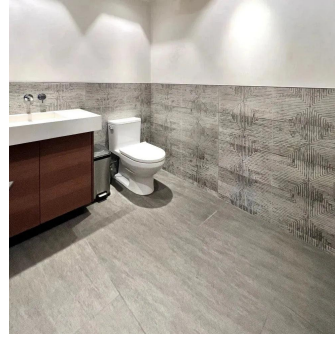

Deco Smoke Gray 12x40 Ceramic Tile

[View Product](#)

SKU	ATATLSMKDEC
Item size	11.4x39.4 inch
Mounting type	Loose
Priced By	sf
Pieces Per Box	3
Weight	4.258
Shade Variation	V3 (moderate)
Recommended thinset	Laticrete 254 Platinum
Country of Origin	Spain

Material	Ceramic
Thickness	5/16 inch
Coverage	3.119
Sold By	box
Sq Ft Per Box	9.36
Tile Use	Indoor Walls, Shower Walls, Steam Room, Heat areas up to 150F, Commercial walls
Tile Edges	Rectified
Recommended Grout 1	Laticrete Permacolor White