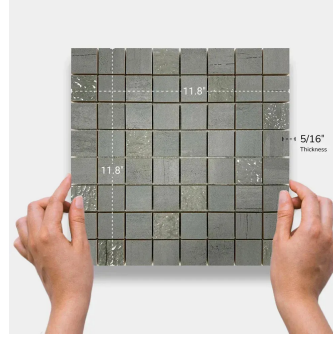

## Smoke Gray Ceramic Square Mosaic Tile

[View Product](#)

SKU	ATATLSMKMOS	Material	Ceramic
Item size	11.8x11.8 inch	Thickness	5/16 inch
Mounting type	Mesh Mounted	Coverage	0.967
Priced By	sheet	Sold By	sheet
Pieces Per Box	11	Sq Ft Per Box	10.636
Weight	3.688	Tile Use	Indoor Walls, Light traffic floors, Shower Walls, Shower Floor, Steam Room, Heat areas up to 150F, Commercial walls
Shade Variation	V3 (moderate)	Tile Edges	Rectified
Recommended thinset	Laticrete 254 Platinum	Recommended Grout 1	Laticrete Permacolor White
Country of Origin	Spain		