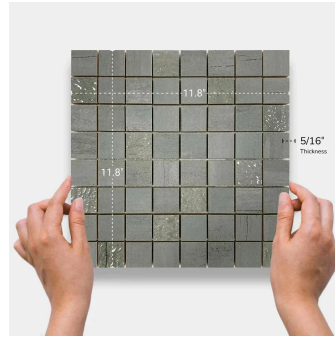

Smoke Gray Ceramic Square Mosaic Tile

[View Product](#)

SKU	ATATLSMKMOS
Item size	11.8x11.8 inch
Mounting type	Mesh Mounted
Priced By	sheet
Pieces Per Box	11
Weight	3.688
Shade Variation	V3 (moderate)
Recommended thinset	Laticrete 254 Platinum
Country of Origin	Spain

Material	Ceramic
Thickness	5/16 inch
Coverage	0.967
Sold By	sheet
Sq Ft Per Box	10.636
Tile Use	Indoor Walls, Light traffic floors, Shower Walls, Shower Floor, Steam Room, Heat areas up to 150F, Commercial walls
Tile Edges	Rectified
Recommended Grout 1	Laticrete Permacolor White