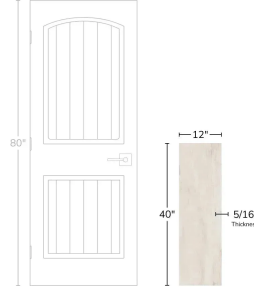

White 12x40 Ceramic Tile

[View Product](#)

SKU	ATATLWHT1240
Item size	11.4x39.4 inch
Mounting type	Loose
Priced By	sf
Pieces Per Box	4
Weight	4.112
Shade Variation	V3 (moderate)
Recommended thinset	Laticrete 254 Platinum
Country of Origin	Spain

Material	Ceramic
Thickness	5/16 inch
Coverage	3.119
Sold By	box
Sq Ft Per Box	12.476
Tile Use	Indoor Walls, Light traffic floors, Shower Walls, Steam Room, Heat areas up to 150F, Commercial walls
Tile Edges	Rectified
Recommended Grout 1	Laticrete Permacolor White