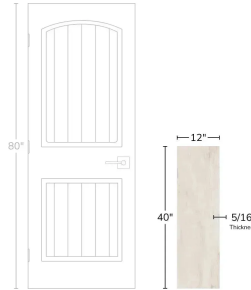

White 12x40 Ceramic Tile

[View Product](#)

SKU	ATATLWHT1240
Item size	11.4x39.4 inch
Mounting type	Loose
Priced By	sf
Pieces Per Box	4
Weight	4.112
Shade Variation	V3 (moderate)
Recommended thinset	Laticrete 254 Platinum
Country of Origin	Spain

Material	Ceramic
Thickness	5/16 inch
Coverage	3.119
Sold By	box
Sq Ft Per Box	12.476
Tile Use	Indoor Walls, Light traffic floors, Shower Walls, Steam Room, Heat areas up to 150F, Commercial walls
Tile Edges	Rectified
Recommended Grout 1	Laticrete Permacolor White