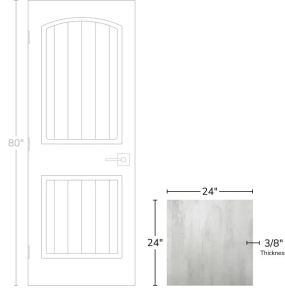

# White 24x24 Matte Porcelain Tile

[View Product](#)

SKU	ATATLWHT2424
Item size	23.6x23.6 inch
Tile Finish	Matte
Coverage	3.868
Sold By	box
Sq Ft Per Box	11.604
Tile Use	Outdoors, Indoor Walls, Light traffic floors, High traffic floors, Shower Walls, Shower Floor, Steam Room, Heat areas up to 150F, Commercial walls, Commercial Floors
Tile Edges	Rectified
Recommended Grout 1	Laticrete Permacolor White

Material	Colored Body Porcelain
Thickness	3/8 inch
Mounting type	Loose
Priced By	sf
Pieces Per Box	3
Weight	4
Shade Variation	V3 (moderate)
Recommended thinset	Laticrete 254 Platinum
Country of Origin	Spain