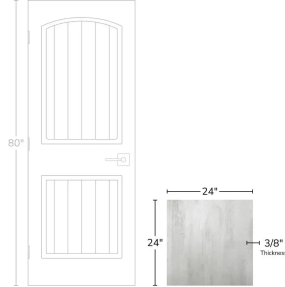

White 24x24 Matte Porcelain Tile

[View Product](#)

SKU	ATATLWHT2424
Item size	23.6x23.6 inch
Tile Finish	Matte
Coverage	3.868
Sold By	box
Sq Ft Per Box	11.604
Tile Use	Outdoors, Indoor Walls, Light traffic floors, High traffic floors, Shower Walls, Shower Floor, Steam Room, Heat areas up to 150F, Commercial walls, Commercial Floors
Tile Edges	Rectified
Recommended Grout 1	Laticrete Permacolor White

Material	Colored Body Porcelain
Thickness	3/8 inch
Mounting type	Loose
Priced By	sf
Pieces Per Box	3
Weight	4
Shade Variation	V3 (moderate)
Recommended thinset	Laticrete 254 Platinum
Country of Origin	Spain