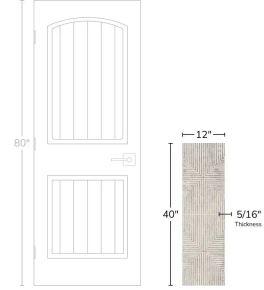

Deco White 12x40 Ceramic Tile

[View Product](#)

SKU	ATATLWHTDEC
Item size	11.4x39.4 inch
Mounting type	Loose
Priced By	sf
Pieces Per Box	3
Weight	4.258
Shade Variation	V3 (moderate)
Recommended thinset	Laticrete 254 Platinum
Country of Origin	Spain

Material	Ceramic
Thickness	5/16 inch
Coverage	3.119
Sold By	box
Sq Ft Per Box	9.36
Tile Use	Indoor Walls, Shower Walls, Steam Room, Heat areas up to 150F, Commercial walls
Tile Edges	Rectified
Recommended Grout 1	Laticrete Permacolor White