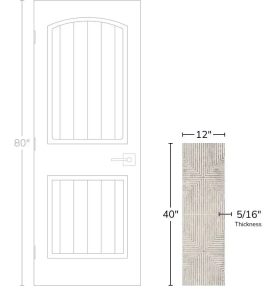

Deco White 12x40 Ceramic Tile

[View Product](#)

SKU	ATATLWHTDEC
Item size	11.4x39.4 inch
Mounting type	Loose
Priced By	sf
Pieces Per Box	3
Weight	4.258
Shade Variation	V3 (moderate)
Recommended thinset	Laticrete 254 Platinum
Country of Origin	Spain

Material	Ceramic
Thickness	5/16 inch
Coverage	3.119
Sold By	box
Sq Ft Per Box	9.36
Tile Use	Indoor Walls, Shower Walls, Steam Room, Heat areas up to 150F, Commercial walls
Tile Edges	Rectified
Recommended Grout 1	Laticrete Permacolor White