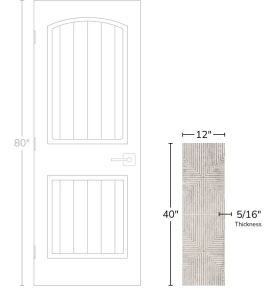

Deco White 12x40 Ceramic Tile

[View Product](#)

SKU	ATATLWHTDEC
Item size	11.4x39.4 inch
Mounting type	Loose
Priced By	sf
Pieces Per Box	3
Weight	4.258
Shade Variation	V3 (moderate)
Recommended thinset	Laticrete 254 Platinum
Country of Origin	Spain

Material	Ceramic
Thickness	5/16 inch
Coverage	3.119
Sold By	box
Sq Ft Per Box	9.36
Tile Use	Indoor Walls, Shower Walls, Steam Room, Heat areas up to 150F, Commercial walls
Tile Edges	Rectified
Recommended Grout 1	Laticrete Permacolor White