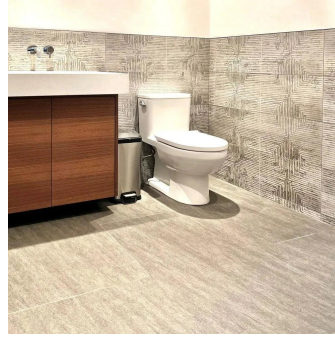

Deco White 12x40 Ceramic Tile

[View Product](#)

SKU	ATATLWHTDEC
Item size	11.4x39.4 inch
Mounting type	Loose
Priced By	sf
Pieces Per Box	3
Weight	4.258
Shade Variation	V3 (moderate)
Recommended thinset	Laticrete 254 Platinum
Country of Origin	Spain

Material	Ceramic
Thickness	5/16 inch
Coverage	3.119
Sold By	box
Sq Ft Per Box	9.36
Tile Use	Indoor Walls, Shower Walls, Steam Room, Heat areas up to 150F, Commercial walls
Tile Edges	Rectified
Recommended Grout 1	Laticrete Permacolor White