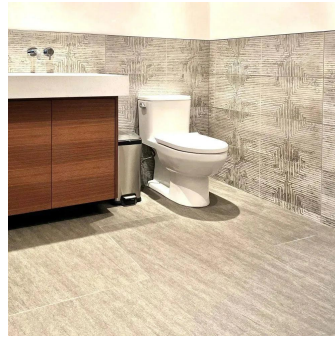

Deco White 12x40 Ceramic Tile

[View Product](#)

SKU	ATATLWHTDEC
Item size	11.4x39.4 inch
Mounting type	Loose
Priced By	sf
Pieces Per Box	3
Weight	4.258
Shade Variation	V3 (moderate)
Recommended thinset	Laticrete 254 Platinum
Country of Origin	Spain

Material	Ceramic
Thickness	5/16 inch
Coverage	3.119
Sold By	box
Sq Ft Per Box	9.36
Tile Use	Indoor Walls, Shower Walls, Steam Room, Heat areas up to 150F, Commercial walls
Tile Edges	Rectified
Recommended Grout 1	Laticrete Permacolor White