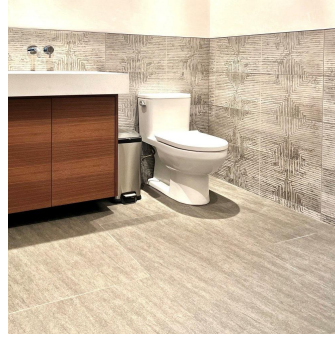

Deco White 12x40 Ceramic Tile

[View Product](#)

SKU	ATATLWHTDEC
Item size	11.4x39.4 inch
Mounting type	Loose
Priced By	sf
Pieces Per Box	3
Weight	4.258
Shade Variation	V3 (moderate)
Recommended thinset	Laticrete 254 Platinum
Country of Origin	Spain

Material	Ceramic
Thickness	5/16 inch
Coverage	3.119
Sold By	box
Sq Ft Per Box	9.36
Tile Use	Indoor Walls, Shower Walls, Steam Room, Heat areas up to 150F, Commercial walls
Tile Edges	Rectified
Recommended Grout 1	Laticrete Permacolor White