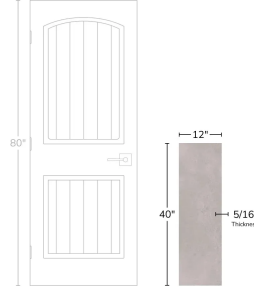

Palermo Gray 12x40 Matte Ceramic Tile

[View Product](#)

SKU	ATAURGR1240	Material	Ceramic
Item size	11.4x39.4 inch	Thickness	5/16 inch
Tile Finish	Matte	Mounting type	Loose
Coverage	3.119	Priced By	sf
Sold By	box	Pieces Per Box	4
Sq Ft Per Box	12.4	Weight	4.02
Tile Use	Indoor Walls, Light traffic floors, Shower Walls, Heat areas up to 150F, Commercial walls	Shade Variation	V2 (slight)
Tile Edges	Rectified	Recommended thinset	Laticrete 254 Platinum
Recommended Grout 1	Laticrete Permacolor White	Country of Origin	Spain