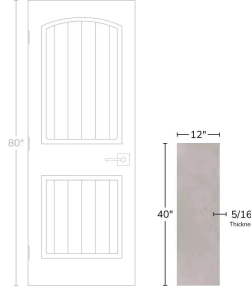

# Palermo Gray 12x40 Matte Ceramic Tile

[View Product](#)

SKU	ATAURGR1240
Item size	11.4x39.4 inch
Tile Finish	Matte
Coverage	3.119
Sold By	box
Sq Ft Per Box	12.4
Tile Use	Indoor Walls, Light traffic floors, Shower Walls, Heat areas up to 150F, Commercial walls
Tile Edges	Rectified
Recommended Grout 1	Laticrete Permacolor White

Material	Ceramic
Thickness	5/16 inch
Mounting type	Loose
Priced By	sf
Pieces Per Box	4
Weight	4.02
Shade Variation	V2 (slight)
Recommended thinset	Laticrete 254 Platinum
Country of Origin	Spain