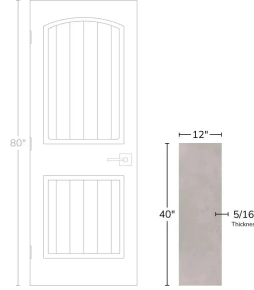

Palermo Gray 12x40 Matte Ceramic Tile

[View Product](#)

SKU	ATAURGR1240	Material	Ceramic
Item size	11.4x39.4 inch	Thickness	5/16 inch
Tile Finish	Matte	Mounting type	Loose
Coverage	3.119	Priced By	sf
Sold By	box	Pieces Per Box	4
Sq Ft Per Box	12.4	Weight	4.02
Tile Use	Indoor Walls, Light traffic floors, Shower Walls, Heat areas up to 150F, Commercial walls	Shade Variation	V2 (slight)
Tile Edges	Rectified	Recommended thinset	Laticrete 254 Platinum
Recommended Grout 1	Laticrete Permacolor White	Country of Origin	Spain