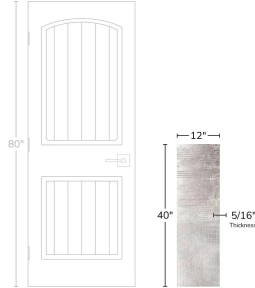

Palermo Massimo Deco Gray 12x40 Matte Ceramic Tile

[View Product](#)

SKU	ATAURGRDECB	Material	Ceramic
Item size	11.4x39.4 inch	Thickness	5/16 inch
Tile Finish	Matte	Mounting type	Loose
Coverage	3.119	Priced By	sf
Sold By	box	Pieces Per Box	2
Sq Ft Per Box	6.24	Weight	4.018
Tile Use	Indoor Walls, Light traffic floors, Shower Walls, Heat areas up to 150F, Commercial walls	Shade Variation	V2 (slight)
Tile Edges	Rectified	Recommended thinset	Laticrete 254 Platinum
Recommended Grout 1	Laticrete Permacolor White	Country of Origin	Spain