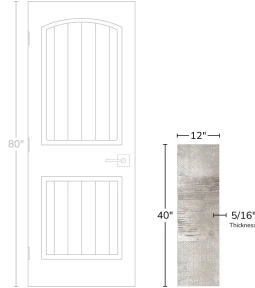

# Palermo Norman Deco Gray 12x40 Matte Ceramic Tile

[View Product](#)

SKU	ATAURGRDECC	Material	Ceramic
Item size	11.4x39.4 inch	Thickness	5/16 inch
Tile Finish	Matte	Mounting type	Loose
Coverage	3.119	Priced By	sf
Sold By	box	Pieces Per Box	2
Sq Ft Per Box	6.24	Weight	4.018
Tile Use	Indoor Walls, Light traffic floors, Shower Walls, Heat areas up to 150F, Commercial walls	Shade Variation	V2 (slight)
Tile Edges	Rectified	Recommended thinset	Laticrete 254 Platinum
Recommended Grout 1	Laticrete Permacolor White	Country of Origin	Spain