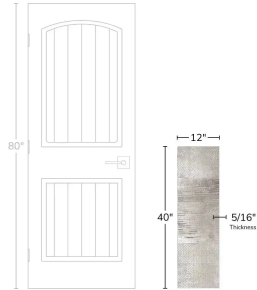

Palermo Norman Deco Gray 12x40 Matte Ceramic Tile

[View Product](#)

SKU	ATAURGRDECC
Item size	11.4x39.4 inch
Tile Finish	Matte
Coverage	3.119
Sold By	box
Sq Ft Per Box	6.24
Tile Use	Indoor Walls, Light traffic floors, Shower Walls, Heat areas up to 150F, Commercial walls
Tile Edges	Rectified
Recommended Grout 1	Laticrete Permacolor White

Material	Ceramic
Thickness	5/16 inch
Mounting type	Loose
Priced By	sf
Pieces Per Box	2
Weight	4.018
Shade Variation	V2 (slight)
Recommended thinset	Laticrete 254 Platinum
Country of Origin	Spain