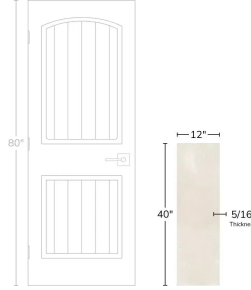

# Palermo White 12x40 Matte Ceramic Tile

[View Product](#)

SKU	ATAURWHT1240
Item size	11.4x39.4 inch
Tile Finish	Matte
Coverage	3.119
Sold By	box
Sq Ft Per Box	12.4
Tile Use	Indoor Walls, Light traffic floors, Shower Walls, Heat areas up to 150F, Commercial walls
Tile Edges	Rectified
Recommended Grout 1	Laticrete Permacolor White

Material	Ceramic
Thickness	5/16 inch
Mounting type	Loose
Priced By	sf
Pieces Per Box	4
Weight	4.018
Shade Variation	V2 (slight)
Recommended thinset	Laticrete 254 Platinum
Country of Origin	Spain