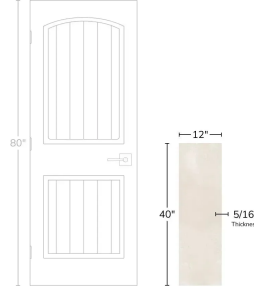

Palermo White 12x40 Matte Ceramic Tile

[View Product](#)

SKU	ATAURWHT1240	Material	Ceramic
Item size	11.4x39.4 inch	Thickness	5/16 inch
Tile Finish	Matte	Mounting type	Loose
Coverage	3.119	Priced By	sf
Sold By	box	Pieces Per Box	4
Sq Ft Per Box	12.4	Weight	4.018
Tile Use	Indoor Walls, Light traffic floors, Shower Walls, Heat areas up to 150F, Commercial walls	Shade Variation	V2 (slight)
Tile Edges	Rectified	Recommended thinset	Laticrete 254 Platinum
Recommended Grout 1	Laticrete Permacolor White	Country of Origin	Spain