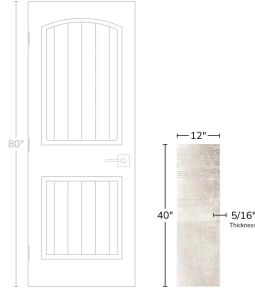

Palermo Massimo Deco White 12x40 Matte Ceramic Tile

[View Product](#)

SKU	ATAURWHTDECB	Material	Ceramic
Item size	11.4x39.4 inch	Thickness	5/16 inch
Tile Finish	Matte	Mounting type	Loose
Coverage	3.119	Priced By	sf
Sold By	box	Pieces Per Box	2
Sq Ft Per Box	6.24	Weight	4.018
Tile Use	Indoor Walls, Light traffic floors, Shower Walls, Heat areas up to 150F, Commercial walls	Shade Variation	V2 (slight)
Tile Edges	Rectified	Recommended thinset	Laticrete 254 Platinum
Recommended Grout 1	Laticrete Permacolor White	Country of Origin	Spain