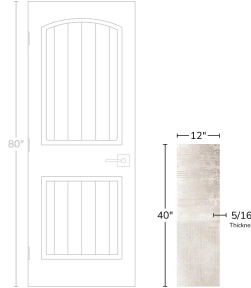

Palermo Massimo Deco White 12x40 Matte Ceramic Tile

[View Product](#)

SKU	ATAURWHTDECB	Material	Ceramic
Item size	11.4x39.4 inch	Thickness	5/16 inch
Tile Finish	Matte	Mounting type	Loose
Coverage	3.119	Priced By	sf
Sold By	box	Pieces Per Box	2
Sq Ft Per Box	6.24	Weight	4.018
Tile Use	Indoor Walls, Light traffic floors, Shower Walls, Heat areas up to 150F, Commercial walls	Shade Variation	V2 (slight)
Tile Edges	Rectified	Recommended thinset	Laticrete 254 Platinum
Recommended Grout 1	Laticrete Permacolor White	Country of Origin	Spain