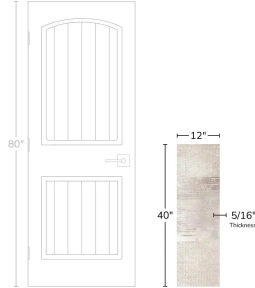

# Palermo Norman Deco White 12x40 Matte Ceramic Tile

[View Product](#)

SKU	ATAURWHTDECC	Material	Ceramic
Item size	11.4x39.4 inch	Thickness	5/16 inch
Tile Finish	Matte	Mounting type	Loose
Coverage	3.119	Priced By	sf
Sold By	box	Pieces Per Box	2
Sq Ft Per Box	6.24	Weight	4.018
Tile Use	Indoor Walls, Light traffic floors, Shower Walls, Heat areas up to 150F, Commercial walls	Shade Variation	V2 (slight)
Tile Edges	Rectified	Recommended thinset	Laticrete 254 Platinum
Recommended Grout 1	Laticrete Permacolor White	Country of Origin	Spain