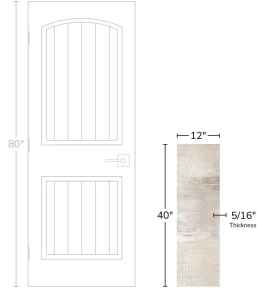

# Palermo Norman Deco White 12x40 Matte Ceramic Tile

[View Product](#)

SKU	ATAURWHTDECC	Material	Ceramic
Item size	11.4x39.4 inch	Thickness	5/16 inch
Tile Finish	Matte	Mounting type	Loose
Coverage	3.119	Priced By	sf
Sold By	box	Pieces Per Box	2
Sq Ft Per Box	6.24	Weight	4.018
Tile Use	Indoor Walls, Light traffic floors, Shower Walls, Heat areas up to 150F, Commercial walls	Shade Variation	V2 (slight)
Tile Edges	Rectified	Recommended thinset	Laticrete 254 Platinum
Recommended Grout 1	Laticrete Permacolor White	Country of Origin	Spain