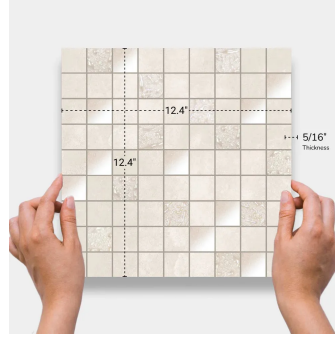

Palermo White Matte Ceramic Mosaic Tile

[View Product](#)

SKU	ATAURWHTMOS	Material	Ceramic
Item size	12.4x12.4 inch	Thickness	5/16 inch
Tile Finish	Matte	Mounting type	Loose
Coverage	1.068	Priced By	sheet
Sold By	sheet	Pieces Per Box	10
Sq Ft Per Box	10.68	Weight	3.2
Tile Use	Indoor Walls, Light traffic floors, High traffic floors, Shower Walls, Shower Floor, Heat areas up to 150F, Commercial walls	Shade Variation	V2 (slight)
Tile Edges	Rectified	Recommended thinset	Laticrete 254 Platinum
Recommended Grout 1	Laticrete Permacolor White	Country of Origin	Spain