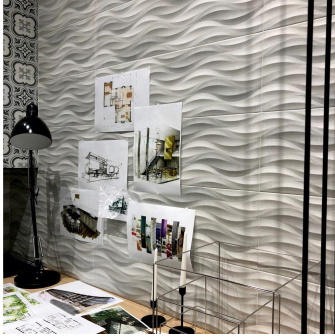

# Lemnos 3D Carved Wave Gray 12x40 Matte Ceramic Tile

[View Product](#)

SKU	ATBRZGRDEC
Item size	11.7x39.2 inch
Tile Finish	Matte
Coverage	3.185
Sold By	box
Sq Ft Per Box	15.93
Tile Use	Indoor Walls, Light traffic floors, Shower Walls, Heat areas up to 150F, Commercial walls
Tile Edges	Pressed
Recommended Grout 1	Laticrete Permacolor White

Material	Ceramic
Thickness	5/16 inch
Mounting type	Loose
Priced By	sf
Pieces Per Box	5
Weight	3
Shade Variation	V2 (slight)
Recommended thinset	Laticrete 254 Platinum
Country of Origin	Spain