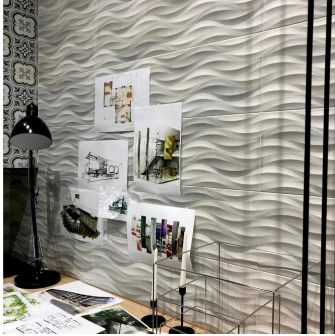

Lemnos 3D Carved Wave Gray 12x40 Matte Ceramic Tile

[View Product](#)

SKU	ATBRZGRDEC
Item size	11.7x39.2 inch
Tile Finish	Matte
Coverage	3.185
Sold By	box
Sq Ft Per Box	15.93
Tile Use	Indoor Walls, Light traffic floors, Shower Walls, Heat areas up to 150F, Commercial walls
Tile Edges	Pressed
Recommended Grout 1	Laticrete Permacolor White

Material	Ceramic
Thickness	5/16 inch
Mounting type	Loose
Priced By	sf
Pieces Per Box	5
Weight	3
Shade Variation	V2 (slight)
Recommended thinset	Laticrete 254 Platinum
Country of Origin	Spain