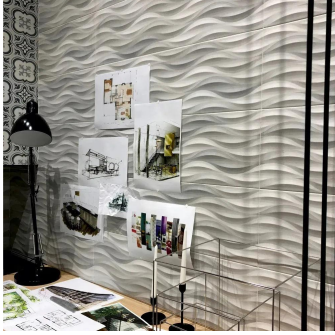

# Lemnos 3D Carved Wave Gray 12x40 Matte Ceramic Tile

[View Product](#)

SKU	ATBRZGRDEC	Material	Ceramic
Item size	11.7x39.2 inch	Thickness	5/16 inch
Tile Finish	Matte	Mounting type	Loose
Coverage	3.185	Priced By	sf
Sold By	box	Pieces Per Box	5
Sq Ft Per Box	15.93	Weight	3
Tile Use	Indoor Walls, Light traffic floors, Shower Walls, Heat areas up to 150F, Commercial walls	Shade Variation	V2 (slight)
Tile Edges	Pressed	Recommended thinset	Laticrete 254 Platinum
Recommended Grout 1	Laticrete Permacolor White	Country of Origin	Spain