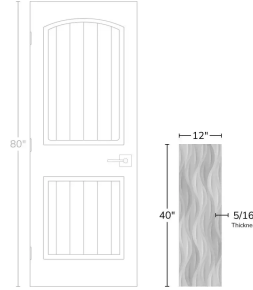

# Lemnos 3D Carved Wave Gray 12x40 Matte Ceramic Tile

[View Product](#)

SKU	ATBRZGRDEC	Material	Ceramic
Item size	11.7x39.2 inch	Thickness	5/16 inch
Tile Finish	Matte	Mounting type	Loose
Coverage	3.185	Priced By	sf
Sold By	box	Pieces Per Box	5
Sq Ft Per Box	15.93	Weight	3
Tile Use	Indoor Walls, Light traffic floors, Shower Walls, Heat areas up to 150F, Commercial walls	Shade Variation	V2 (slight)
Tile Edges	Pressed	Recommended thinset	Laticrete 254 Platinum
Recommended Grout 1	Laticrete Permacolor White	Country of Origin	Spain