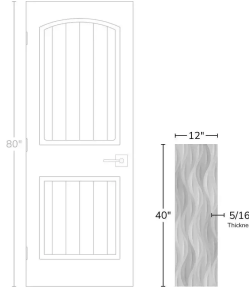

Lemnos 3D Carved Wave Gray 12x40 Matte Ceramic Tile

[View Product](#)

SKU	ATBRZGRDEC
Item size	11.7x39.2 inch
Tile Finish	Matte
Coverage	3.185
Sold By	box
Sq Ft Per Box	15.93
Tile Use	Indoor Walls, Light traffic floors, Shower Walls, Heat areas up to 150F, Commercial walls
Tile Edges	Pressed
Recommended Grout 1	Laticrete Permacolor White

Material	Ceramic
Thickness	5/16 inch
Mounting type	Loose
Priced By	sf
Pieces Per Box	5
Weight	3
Shade Variation	V2 (slight)
Recommended thinset	Laticrete 254 Platinum
Country of Origin	Spain