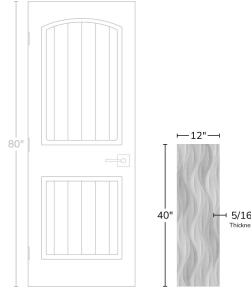

# Lemnos 3D Carved Wave Gray 12x40 Matte Ceramic Tile

[View Product](#)

SKU	ATBRZGRDEC
Item size	11.7x39.2 inch
Tile Finish	Matte
Coverage	3.185
Sold By	box
Sq Ft Per Box	15.93
Tile Use	Indoor Walls, Light traffic floors, Shower Walls, Heat areas up to 150F, Commercial walls
Tile Edges	Pressed
Recommended Grout 1	Laticrete Permacolor White

Material	Ceramic
Thickness	5/16 inch
Mounting type	Loose
Priced By	sf
Pieces Per Box	5
Weight	3
Shade Variation	V2 (slight)
Recommended thinset	Laticrete 254 Platinum
Country of Origin	Spain