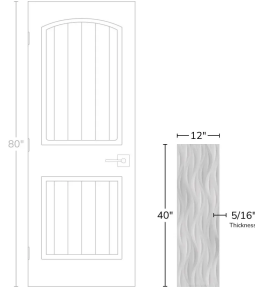

Lemnos 3D Carved Wave Ivory 12x40 Matte Ceramic Tile

[View Product](#)

SKU	ATBRZIVRDEC	Material	Ceramic
Item size	11.7x39.2 inch	Thickness	5/16 inch
Tile Finish	Matte	Mounting type	Loose
Coverage	3.185	Priced By	sf
Sold By	box	Pieces Per Box	5
Sq Ft Per Box	15.93	Weight	3
Tile Use	Indoor Walls, Light traffic floors, Shower Walls, Heat areas up to 150F, Commercial walls	Shade Variation	V2 (slight)
Tile Edges	Pressed	Recommended thinset	Laticrete 254 Platinum
Recommended Grout 1	Laticrete Permacolor White	Country of Origin	Spain