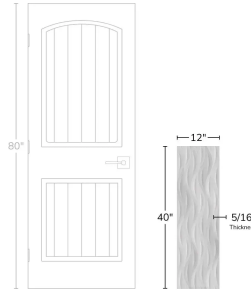

# Lemnos 3D Carved Wave Ivory 12x40 Matte Ceramic Tile

[View Product](#)

SKU	ATBRZIVRDEC
Item size	11.7x39.2 inch
Tile Finish	Matte
Coverage	3.185
Sold By	box
Sq Ft Per Box	15.93
Tile Use	Indoor Walls, Light traffic floors, Shower Walls, Heat areas up to 150F, Commercial walls
Tile Edges	Pressed
Recommended Grout 1	Laticrete Permacolor White

Material	Ceramic
Thickness	5/16 inch
Mounting type	Loose
Priced By	sf
Pieces Per Box	5
Weight	3
Shade Variation	V2 (slight)
Recommended thinset	Laticrete 254 Platinum
Country of Origin	Spain