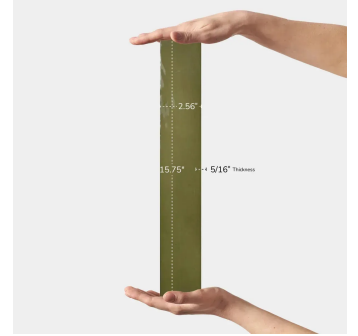

Basil Green 2.6x16 Glossy Ceramic Subway Tile

[View Product](#)

SKU	ATCREBAS2616
Item size	2.56x15.75 inch
Tile Finish	Glossy
Coverage	0.283
Sold By	box
Sq Ft Per Box	10.76
Tile Use	Indoor Walls, Light traffic floors, Shower Walls, Steam Room, Heat areas up to 150F, Commercial walls
Tile Edges	Pressed
Recommended Grout 1	Laticrete Permacolor White

Material	Ceramic
Thickness	5/16 inch
Mounting type	Loose
Priced By	sf
Pieces Per Box	38
Weight	3.206
Shade Variation	V3 (moderate)
Recommended thinset	Laticrete 254 Platinum
Country of Origin	Spain