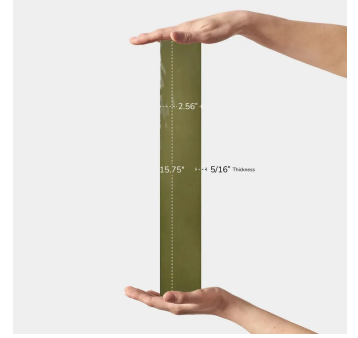

Basil Green 2.6x16 Glossy Ceramic Subway Tile

[View Product](#)

SKU	ATCREBAS2616
Item size	2.56x15.75 inch
Tile Finish	Glossy
Coverage	0.283
Sold By	box
Sq Ft Per Box	10.76
Tile Use	Indoor Walls, Light traffic floors, Shower Walls, Steam Room, Heat areas up to 150F, Commercial walls
Tile Edges	Pressed
Recommended Grout 1	Laticrete Permacolor White

Material	Ceramic
Thickness	5/16 inch
Mounting type	Loose
Priced By	sf
Pieces Per Box	38
Weight	3.206
Shade Variation	V3 (moderate)
Recommended thinset	Laticrete 254 Platinum
Country of Origin	Spain