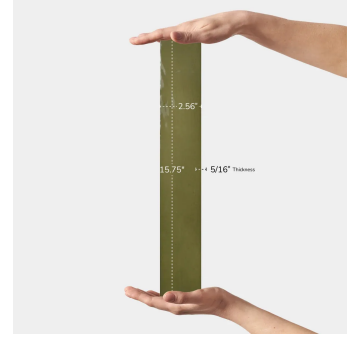

Basil Green 2.6x16 Glossy Ceramic Subway Tile

[View Product](#)

SKU	ATCREBAS2616
Item size	2.56x15.75 inch
Tile Finish	Glossy
Coverage	0.283
Sold By	box
Sq Ft Per Box	10.76
Tile Use	Indoor Walls, Light traffic floors, Shower Walls, Steam Room, Heat areas up to 150F, Commercial walls
Tile Edges	Pressed
Recommended Grout 1	Laticrete Permacolor White

Material	Ceramic
Thickness	5/16 inch
Mounting type	Loose
Priced By	sf
Pieces Per Box	38
Weight	3.206
Shade Variation	V3 (moderate)
Recommended thinset	Laticrete 254 Platinum
Country of Origin	Spain