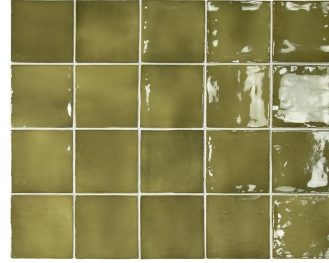

Basil Green 4x4 Glossy Ceramic Tile

[View Product](#)

| | |
|---------------------|---|
| SKU | ATCREBAS44 |
| Item size | 3.94x3.94 inch |
| Tile Finish | Glossy |
| Coverage | 0.108 |
| Sold By | box |
| Sq Ft Per Box | 5.38 |
| Tile Use | Indoor Walls, Light traffic floors, Shower Walls, Shower Floor, Steam Room, Heat areas up to 150F, Commercial walls |
| Tile Edges | Pressed |
| Recommended Grout 1 | Laticrete Permacolor White |

| | |
|---------------------|------------------------|
| Material | Ceramic |
| Thickness | 5/16 inch |
| Mounting type | Loose |
| Priced By | sf |
| Pieces Per Box | 50 |
| Weight | 2.95 |
| Shade Variation | V3 (moderate) |
| Recommended thinset | Laticrete 254 Platinum |
| Country of Origin | Spain |