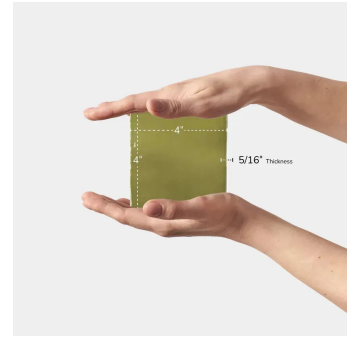

Basil Green 4x4 Glossy Ceramic Tile

[View Product](#)

| | |
|---------------------|---|
| SKU | ATCREBAS44 |
| Item size | 3.94x3.94 inch |
| Tile Finish | Glossy |
| Coverage | 0.108 |
| Sold By | box |
| Sq Ft Per Box | 5.38 |
| Tile Use | Indoor Walls, Light traffic floors, Shower Walls, Shower Floor, Steam Room, Heat areas up to 150F, Commercial walls |
| Tile Edges | Pressed |
| Recommended Grout 1 | Laticrete Permacolor White |

| | |
|---------------------|------------------------|
| Material | Ceramic |
| Thickness | 5/16 inch |
| Mounting type | Loose |
| Priced By | sf |
| Pieces Per Box | 50 |
| Weight | 2.95 |
| Shade Variation | V3 (moderate) |
| Recommended thinset | Laticrete 254 Platinum |
| Country of Origin | Spain |