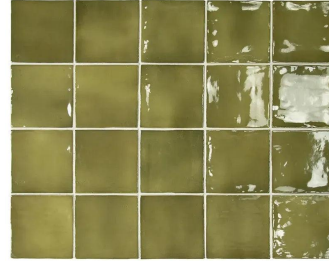

Basil Green 4x4 Glossy Ceramic Tile

[View Product](#)

| | |
|---------------------|---|
| SKU | ATCREBAS44 |
| Item size | 3.94x3.94 inch |
| Tile Finish | Glossy |
| Coverage | 0.108 |
| Sold By | box |
| Sq Ft Per Box | 5.38 |
| Tile Use | Indoor Walls, Light traffic floors, Shower Walls, Shower Floor, Steam Room, Heat areas up to 150F, Commercial walls |
| Tile Edges | Pressed |
| Recommended Grout 1 | Laticrete Permacolor White |

| | |
|---------------------|------------------------|
| Material | Ceramic |
| Thickness | 5/16 inch |
| Mounting type | Loose |
| Priced By | sf |
| Pieces Per Box | 50 |
| Weight | 2.95 |
| Shade Variation | V3 (moderate) |
| Recommended thinset | Laticrete 254 Platinum |
| Country of Origin | Spain |